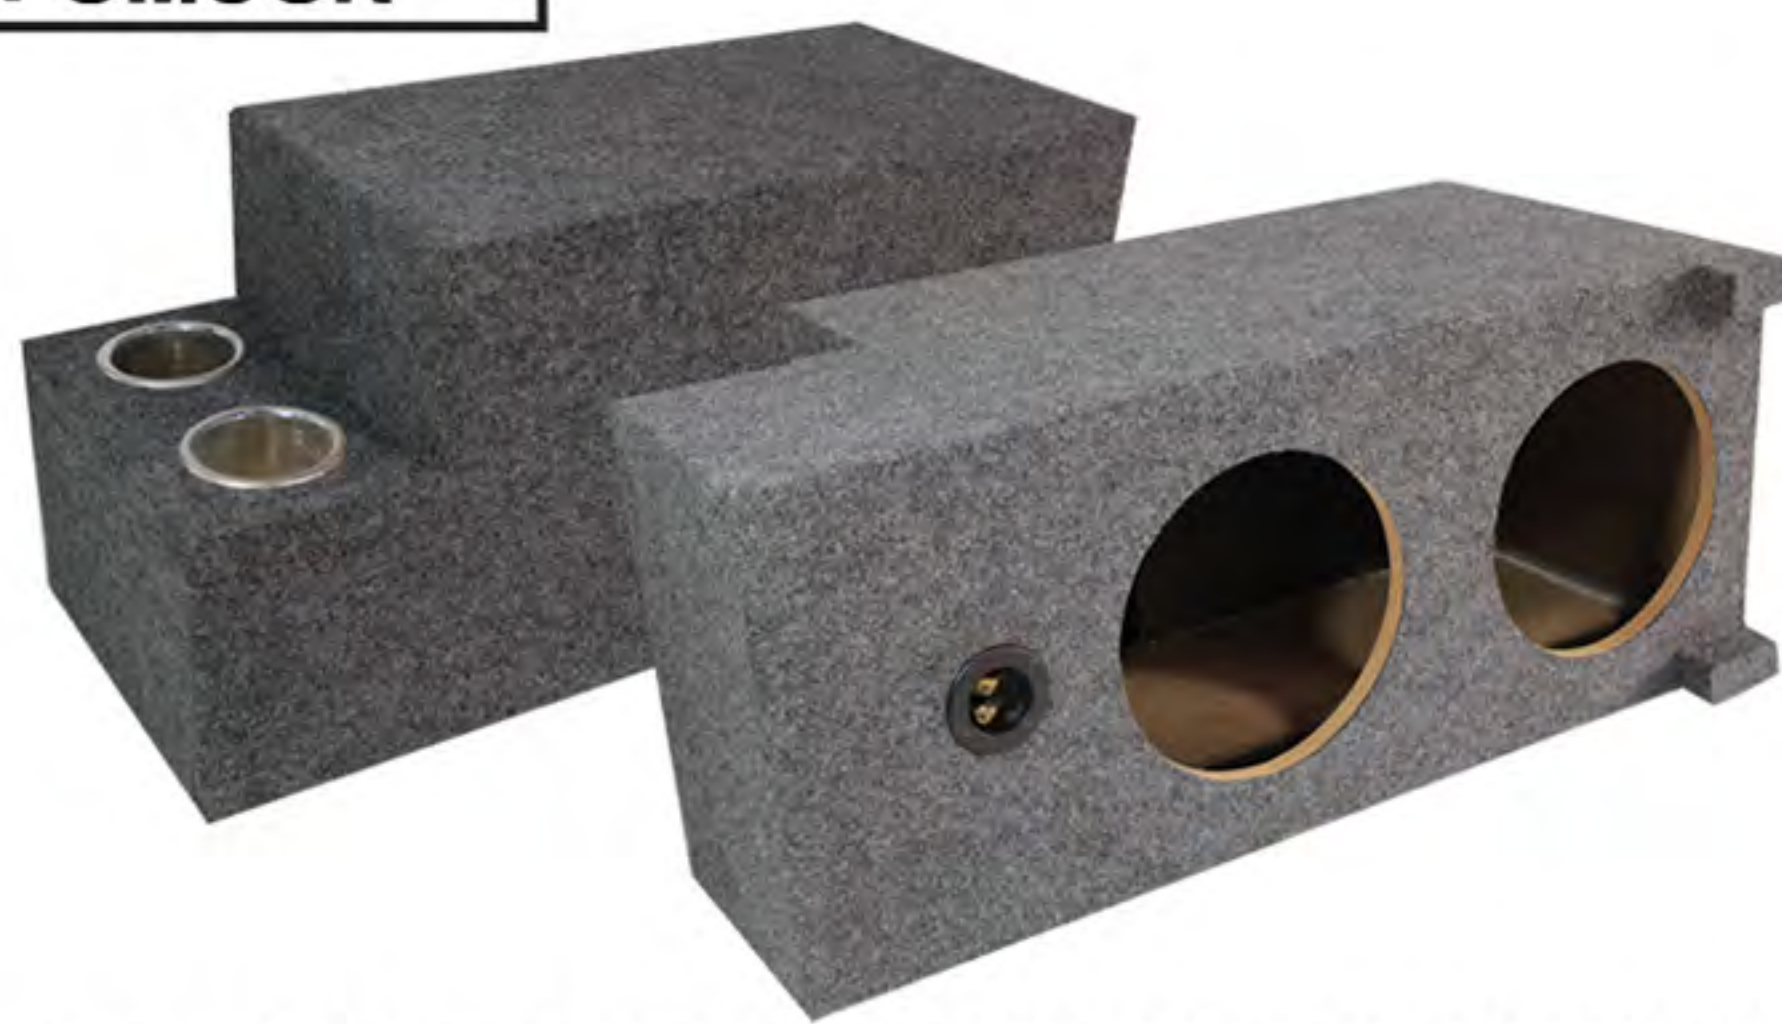

DUAL SUB F-250 & F-350 MIDDLE CONSOLE BOX (FACE DOWN)
(SINGLE PORT) GOES BETWEEN DRIVER AND PASSENGER SEATS
2004 – UP, AVAILABLE SIZES: 10" AND 12"

FORBHE