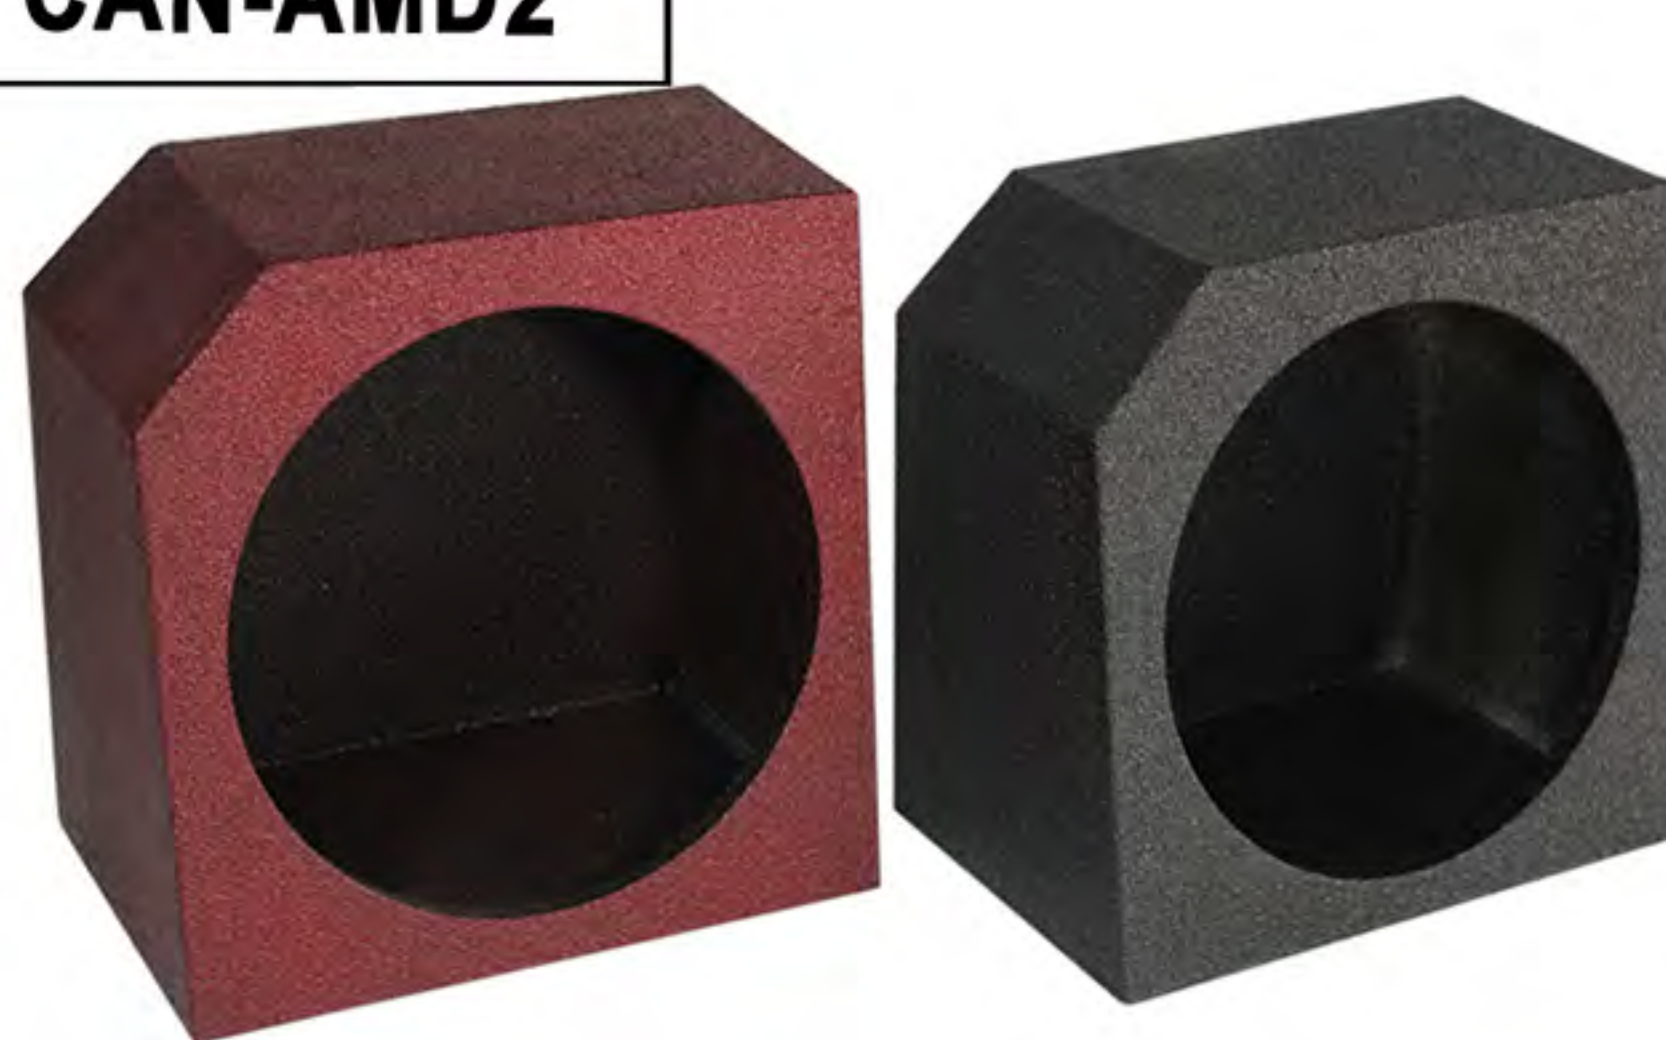

SINGLE SUB CAN -AM BOX (2 DOOR)
WORKS BEST WITH SHALLOW SUBWOOFERS,
SOLD EACH, SIZE: 10", ONLY FOR 2017 & UP

CAN-AMD2