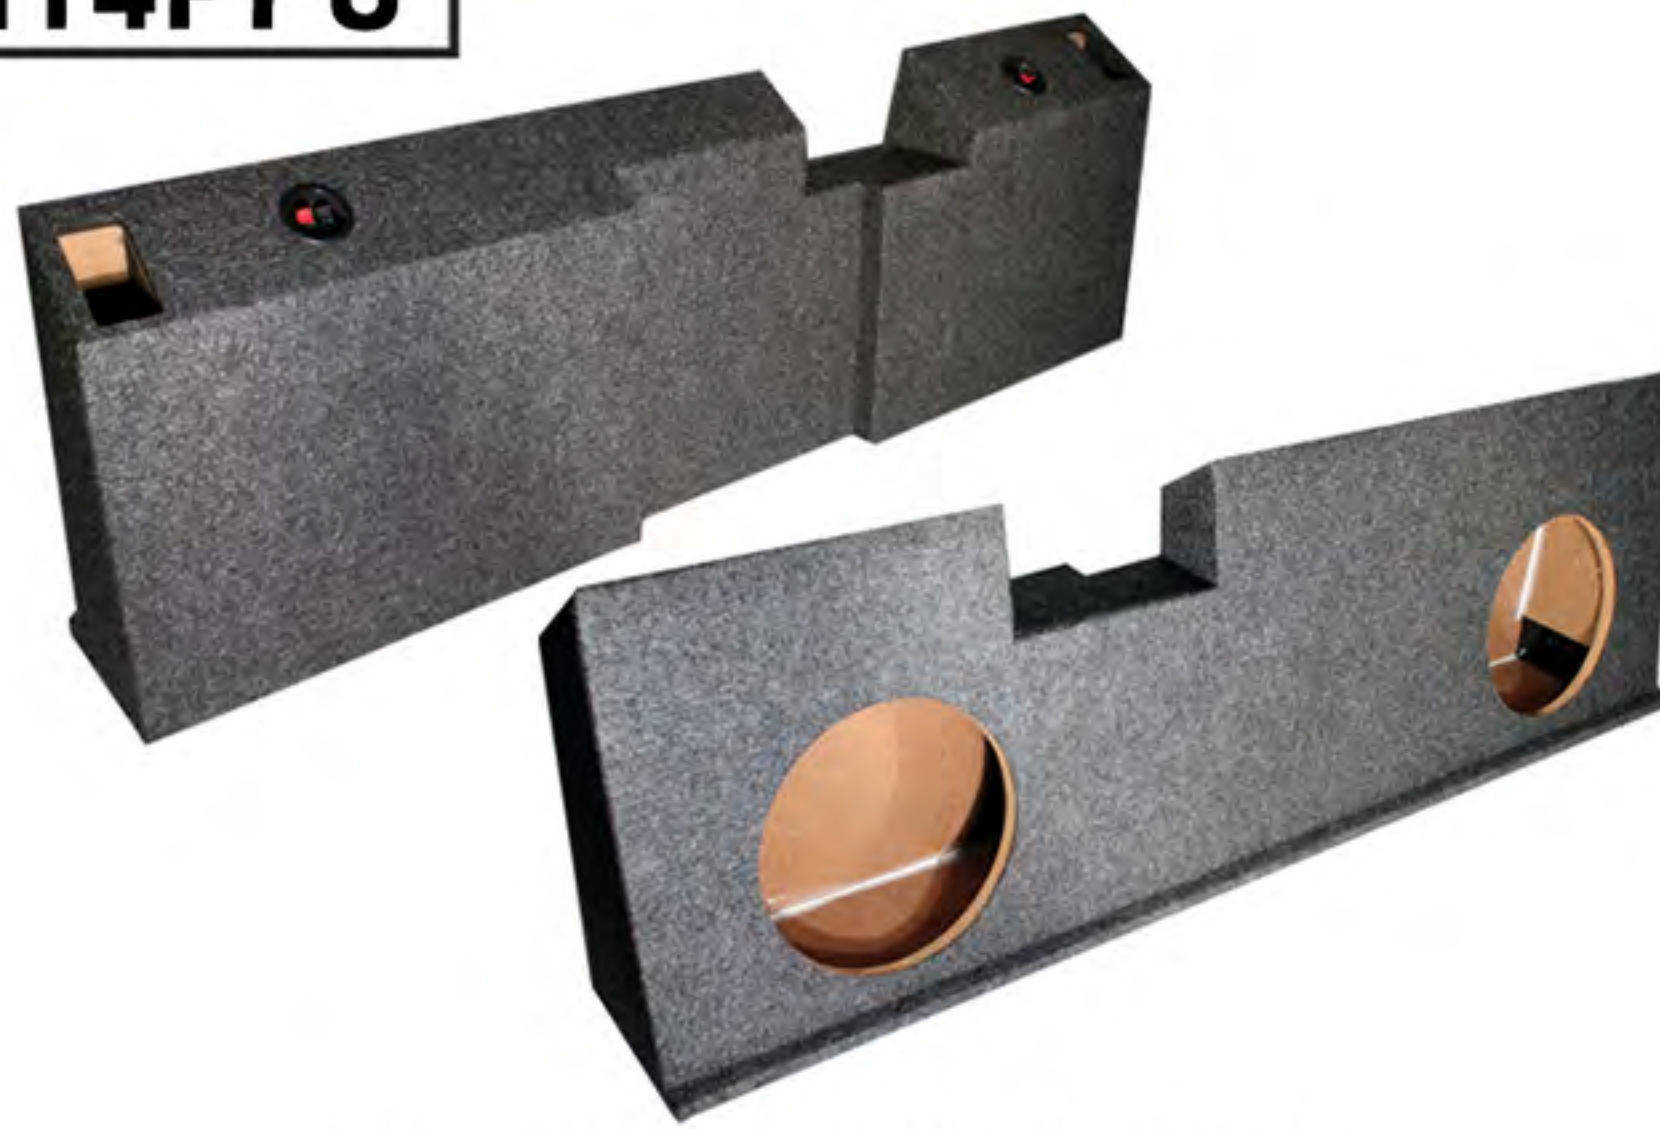

CH14PFU

DUAL SUB CHEVY BOX (FACE UP)
(DUAL PORTS) GOES UNDER THE SEAT
2014 - UP. AVAILABLE SIZES: 10" AND 12"