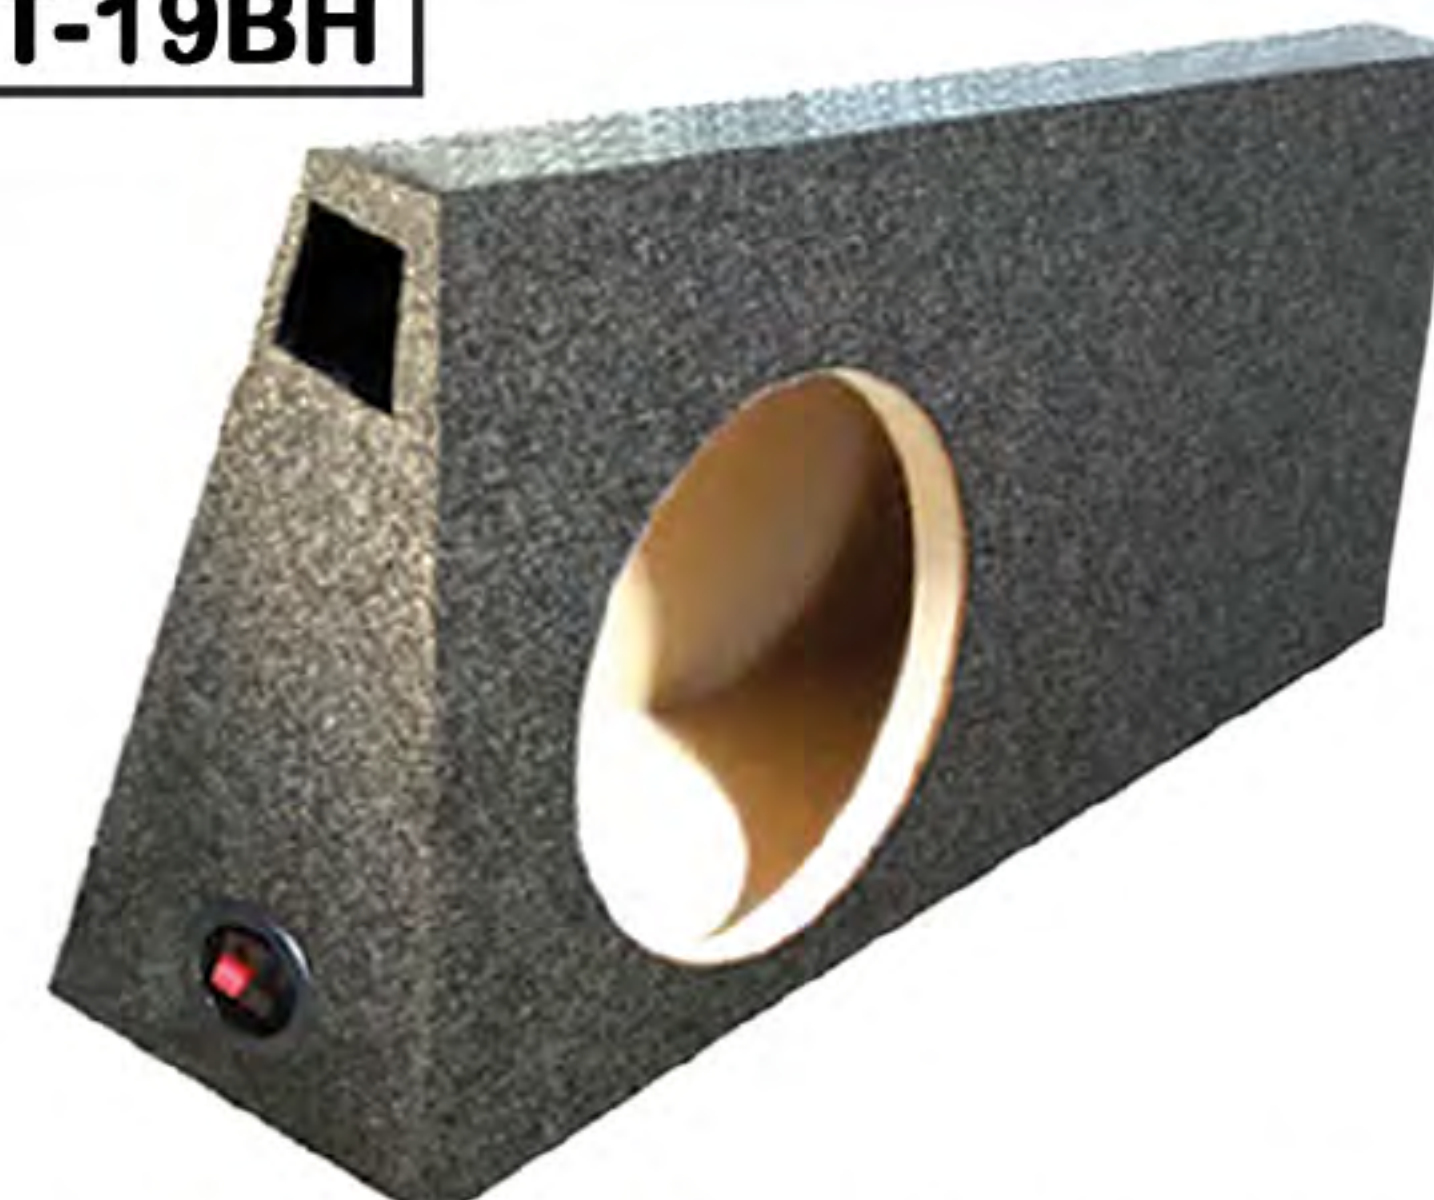

SINGLE SUB TUNDRA SHALLOW BOX (FACE FRONT) (PORTED) GOES BEHIND THE SEAT
AVAILABLE YEARS: 2019 - UP. AVAILABLE SIZE: 10"

TOYOTA 19