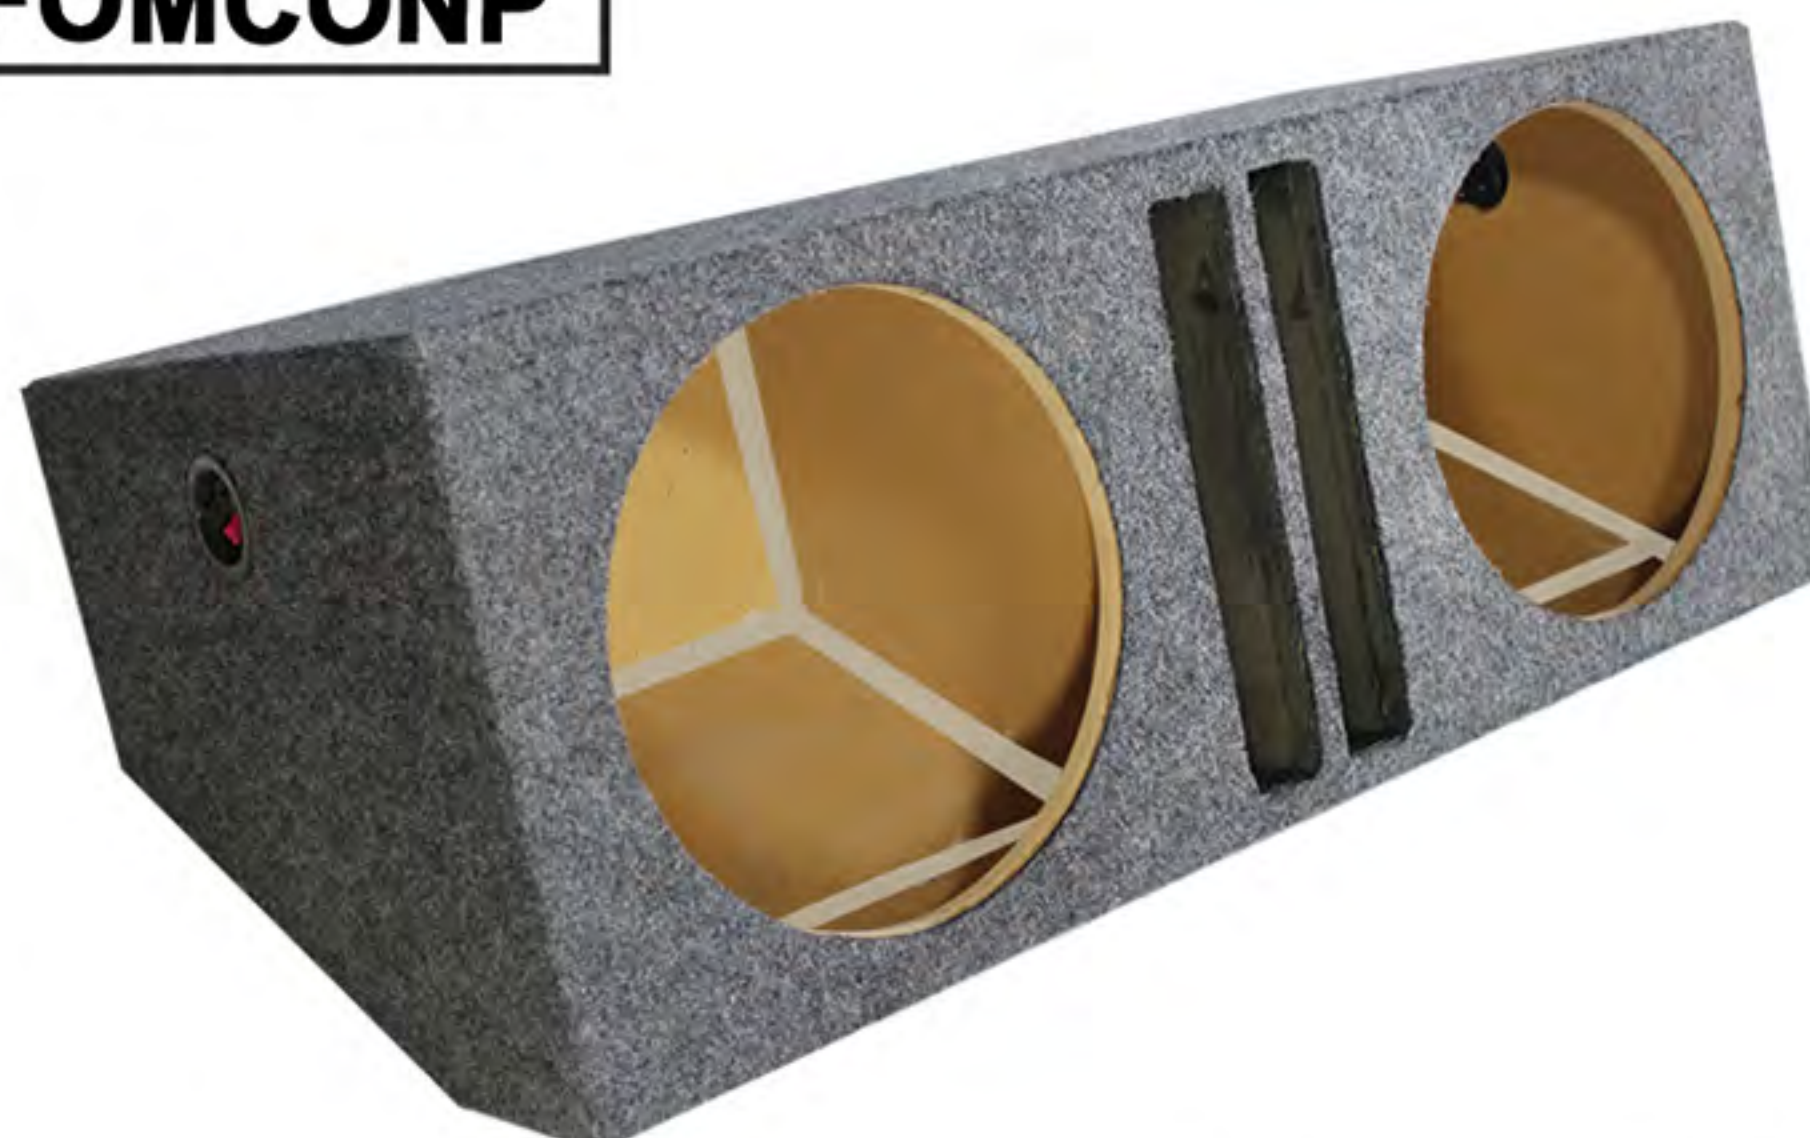

DUAL SUB MUSTANG CONVERTIBLE BOX (FACE FRONT) (DUAL PORTS)
AVAILABLE SIZES: 10" AND 12"

BRONCO