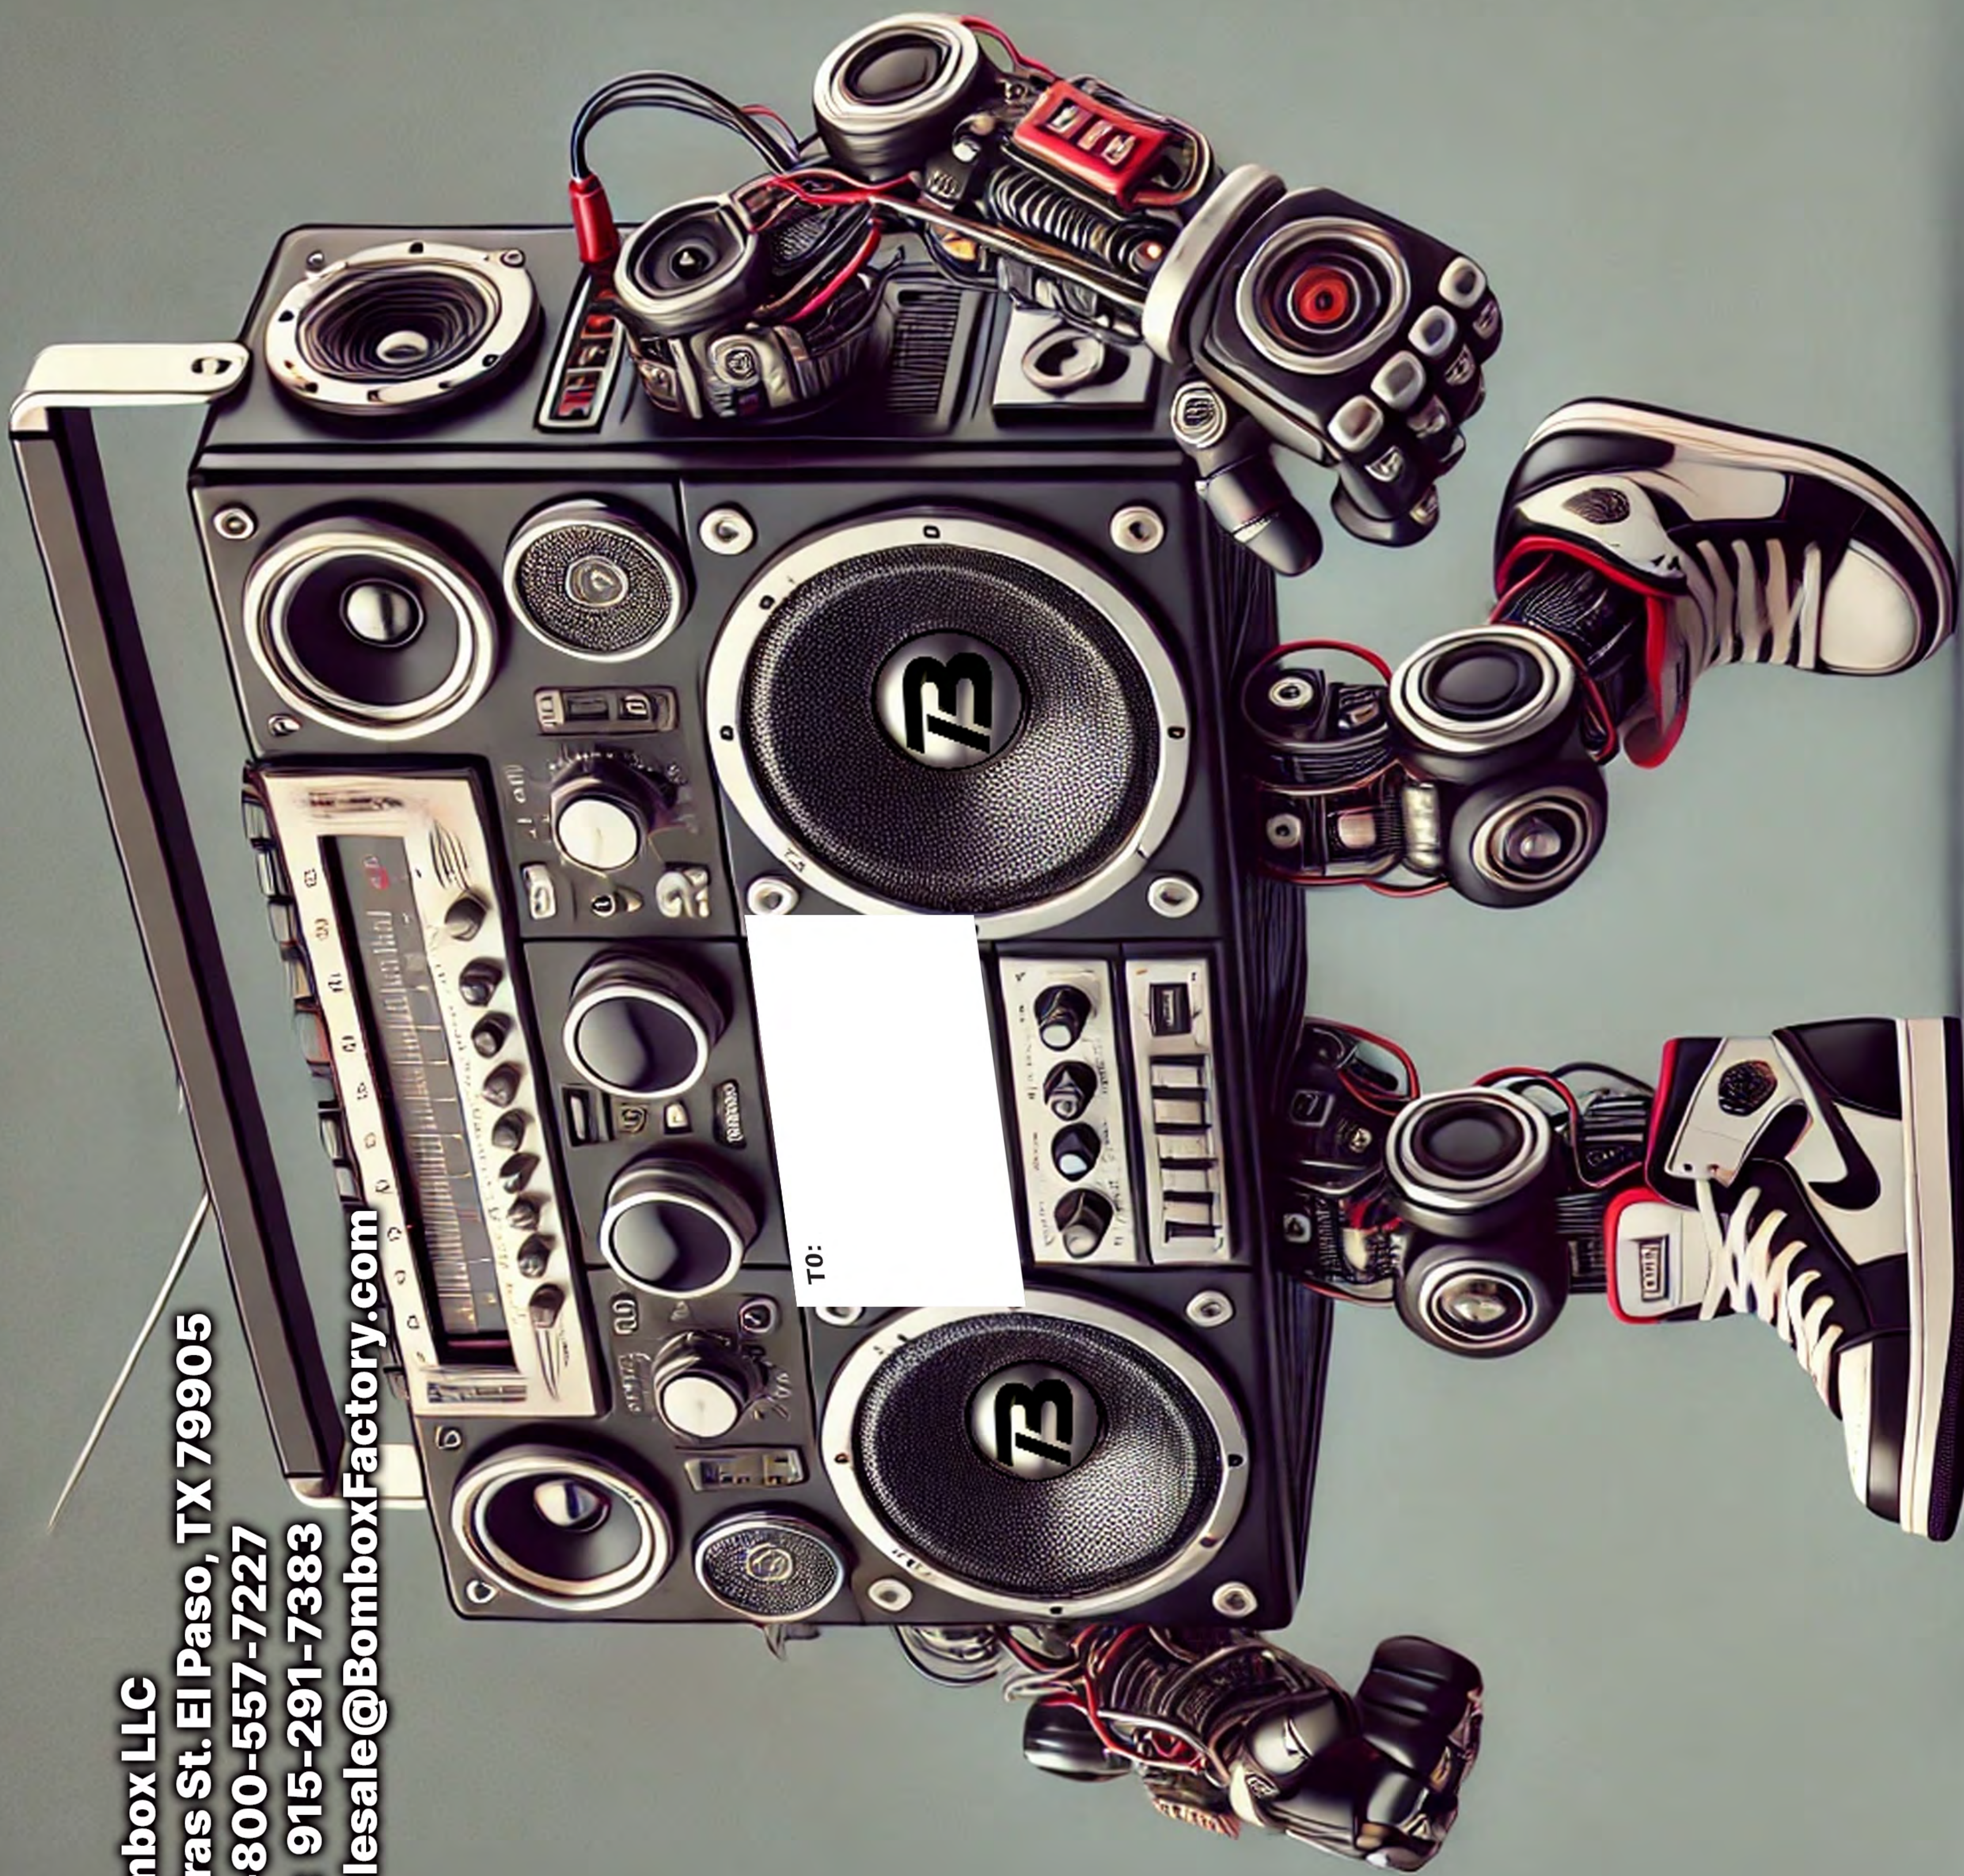

MADE IN USA

BOMBBOX FACTORY

MORE BASS FOR YOUR BUCK

FROM:
Texas Boombox LLC
150 N. Piedras St. El Paso, TX 79905
Toll Free: 1-800-557-7227
Wholesale: 915-291-7383
Email: Wholesale@BombboxFactory.com