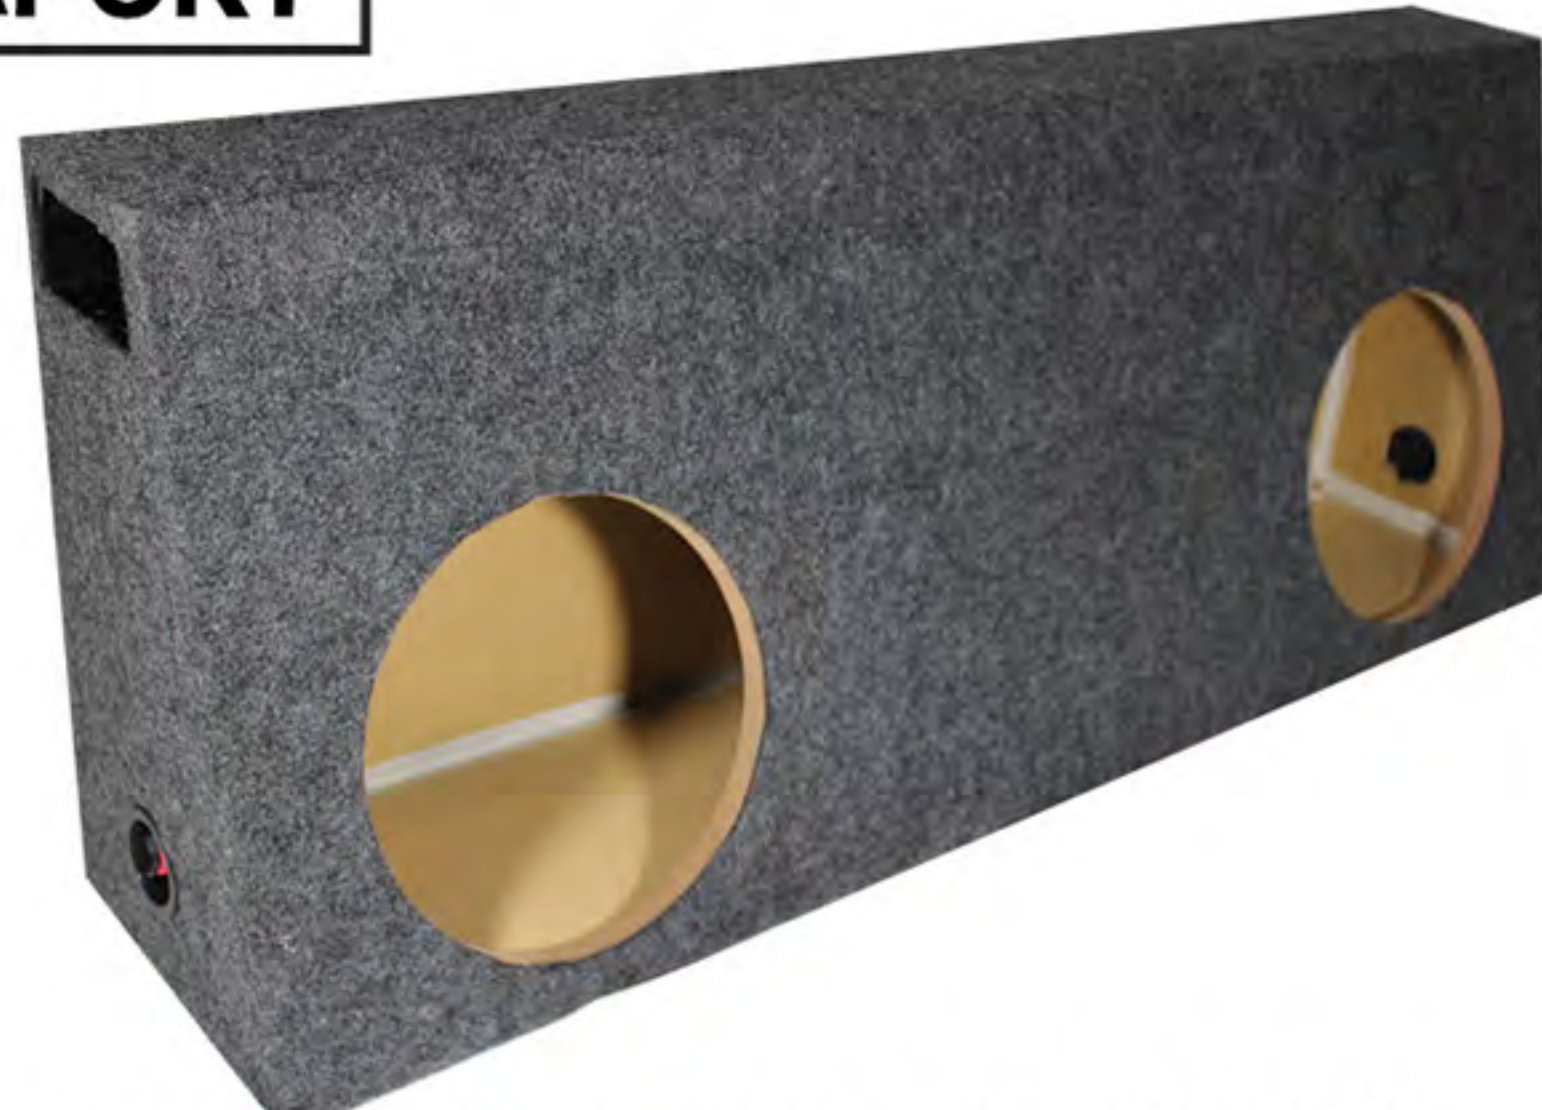

X2APORT

DUAL SUB SLIM BOX (FRONT ANGLED)
WITH DUAL PORTS. GOES BEHIND THE SEAT.
WORKS BEST WITH SHALLOW SUBWOOFERS
AVAILABLE SIZES: 10" AND 12"