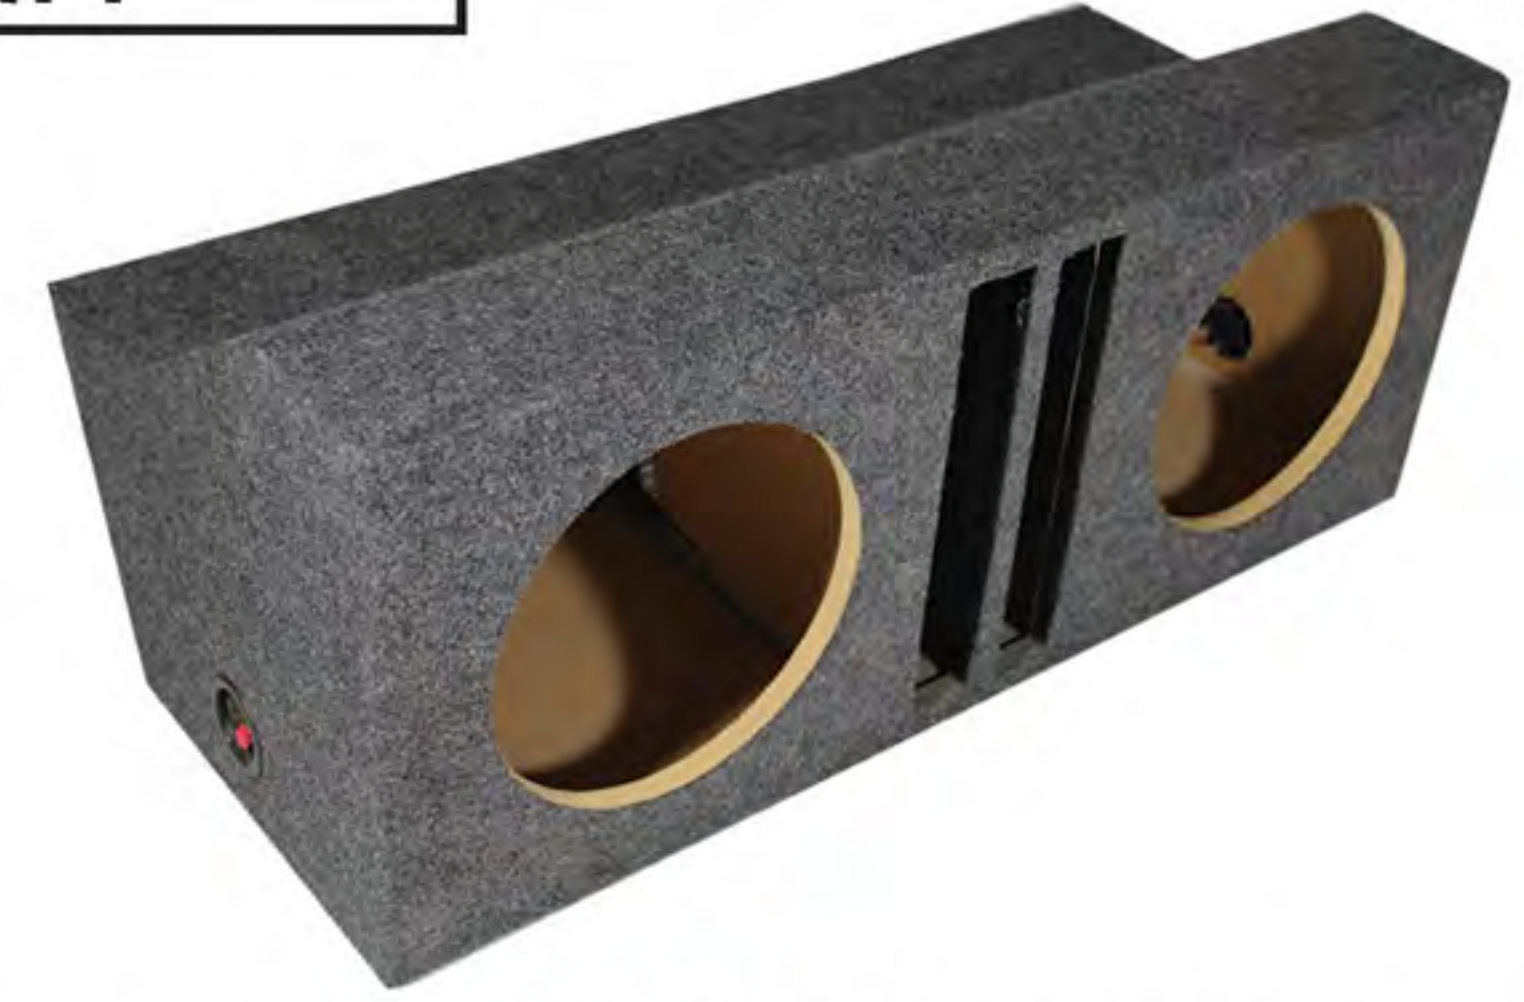

HONDA BOXES

HORIDG

DUAL SUB, DUAL PORTED HONDA RIDGELINE UNDER THE SEAT FACE UP, 2004-UP FOR AVAILABLE SIZE 10" & 12"

INFINITY BOXES

INFI

DUAL SUB, DUAL PORT INFINITY, FACE BACK 2007-UP, FOR AVAILABLE SIZE 10"

MAZDA BOXES

MBHSPE

SINGLE SUB SEALED, MAZDA REGULAR CAB BEHIND THE SEAT FACE FRONT, FOR AVAILABLE SIZE 10" & 12"

MINI COOPER BOXES

MINICO

SINGLE SUB SEALED MINICOOPER FACE DOWN 2001-UP, AVAILABLE FOR 10" & 12"