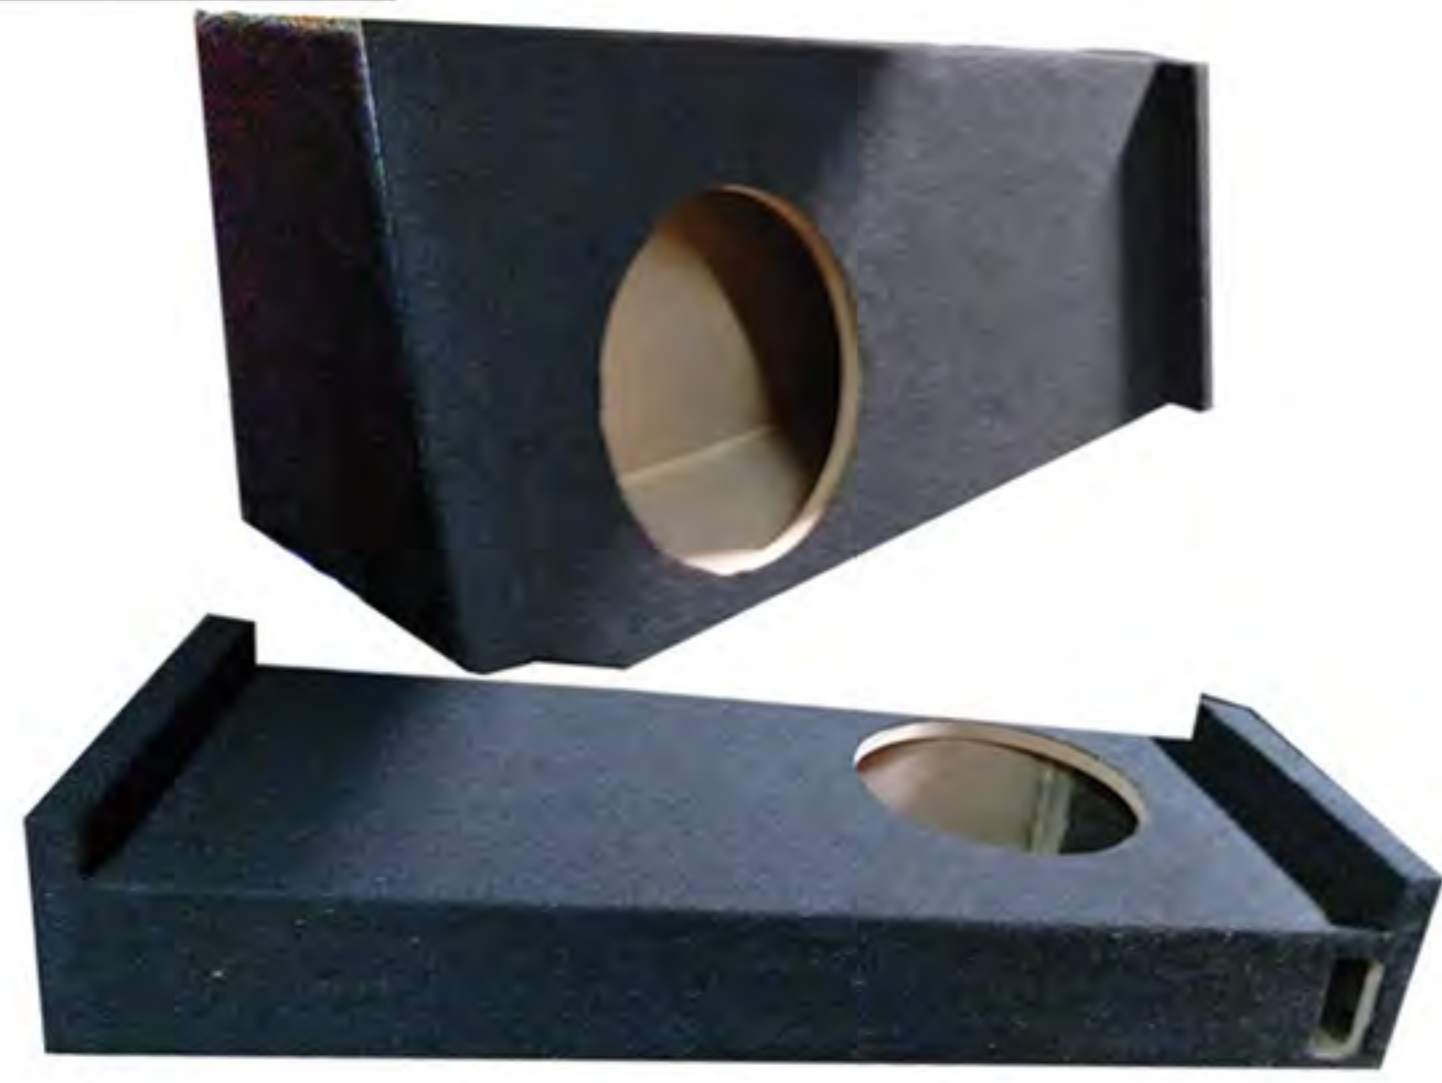

Boombox Factory can build any box you need even though it is custom. All custom box styles are kept confidential so you can rely on our team to keep all your information safe. All of our custom boxes undergo an additional silicon sealing process to ensure strength and good sound. We can also build boxes made entirely of plexiglass. We utilize special equipment to curve the glass to minimize the number of seams and improve the performance of the enclosures (it also looks much better than a complete square box).

A-PORT

SINGLE SUB SLIM BOX (FRONT ANGLED)
WITH A SINGLE PORT. GOES BEHIND THE SEAT.
AVAILABLE SIZES: 8", 10", & 12"

SUPER

DUAL SUB BOX (BACK ANGLED)
WITH A SINGLE PORT
AVAILABLE SIZES: 8", 10", & 12"

FDSSP