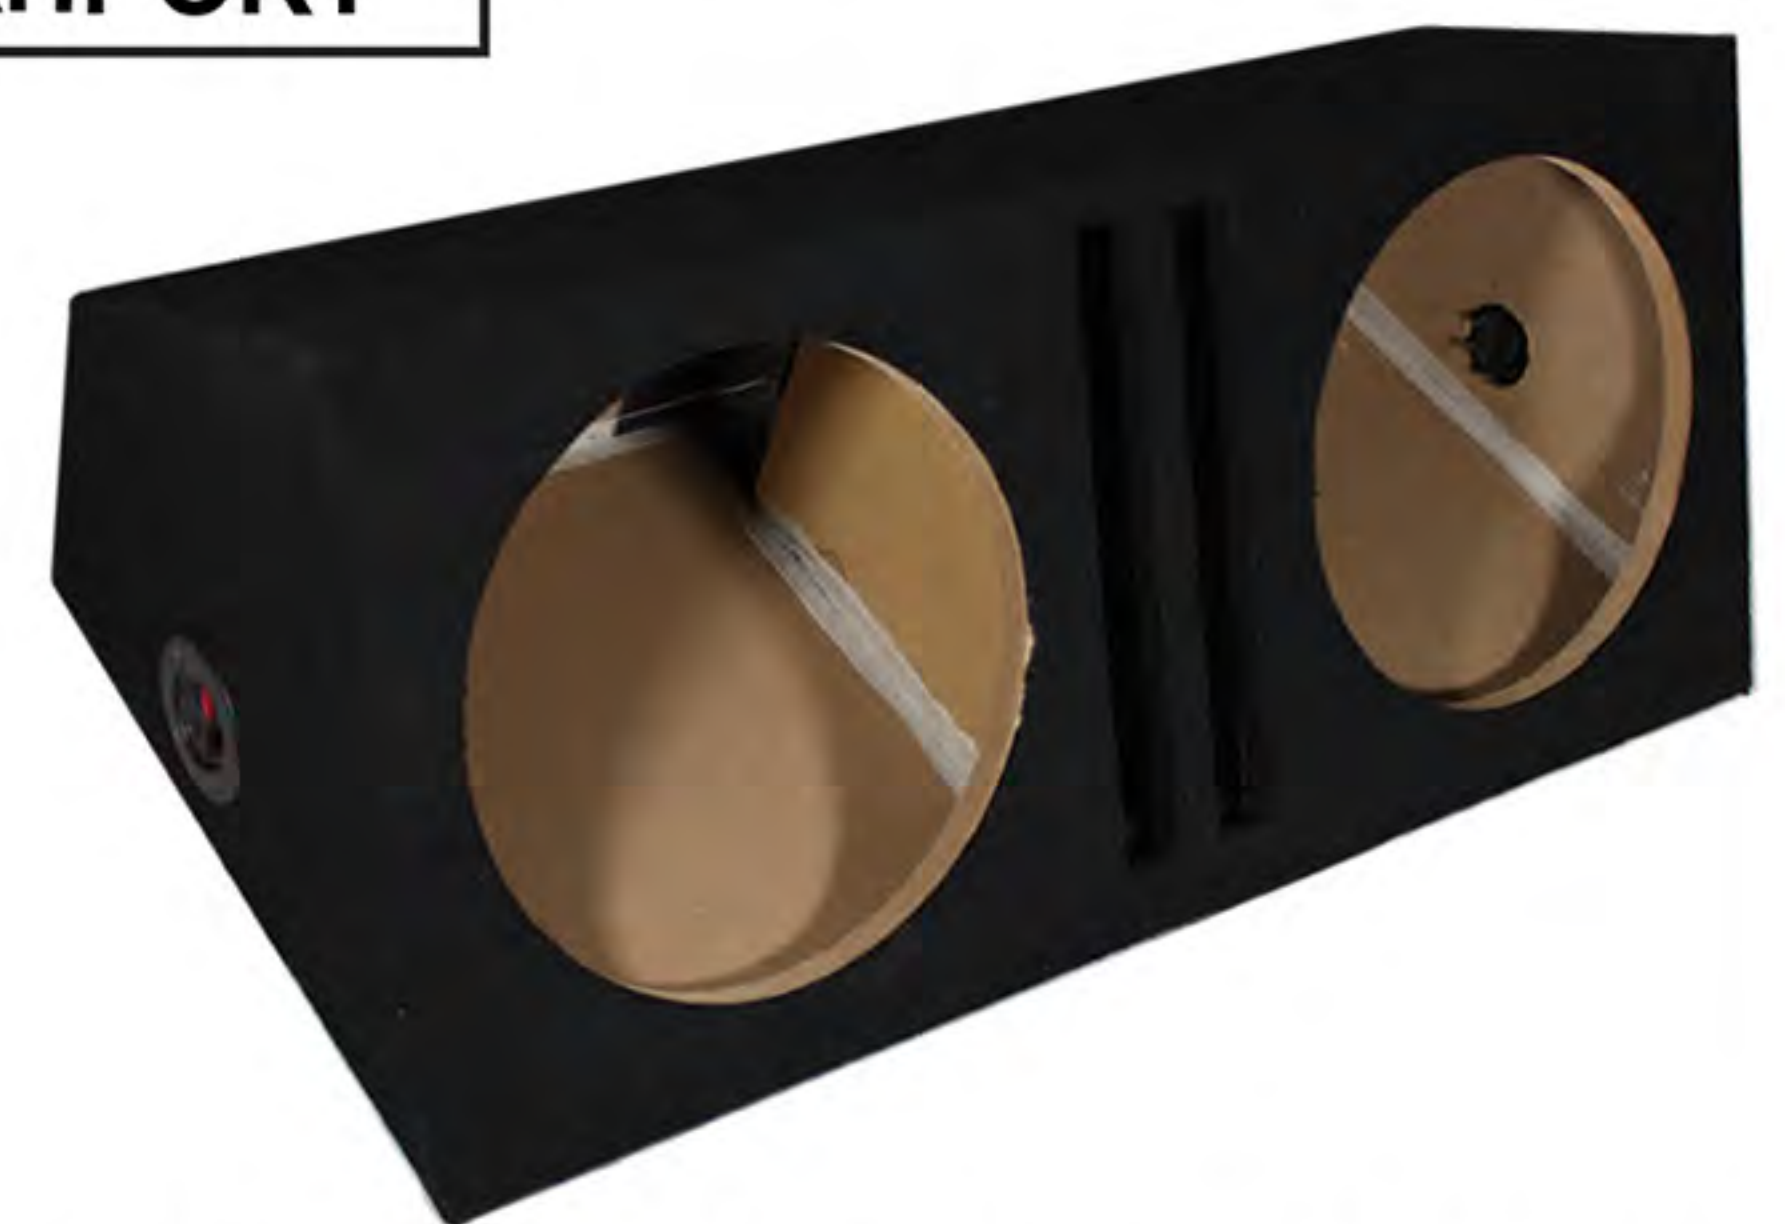

DUAL SUB MUSTANG BOX (HATCHBACK) (DUAL PORT)
AVAILABLE SIZES: 8", 10", & 12"

FOMLPE