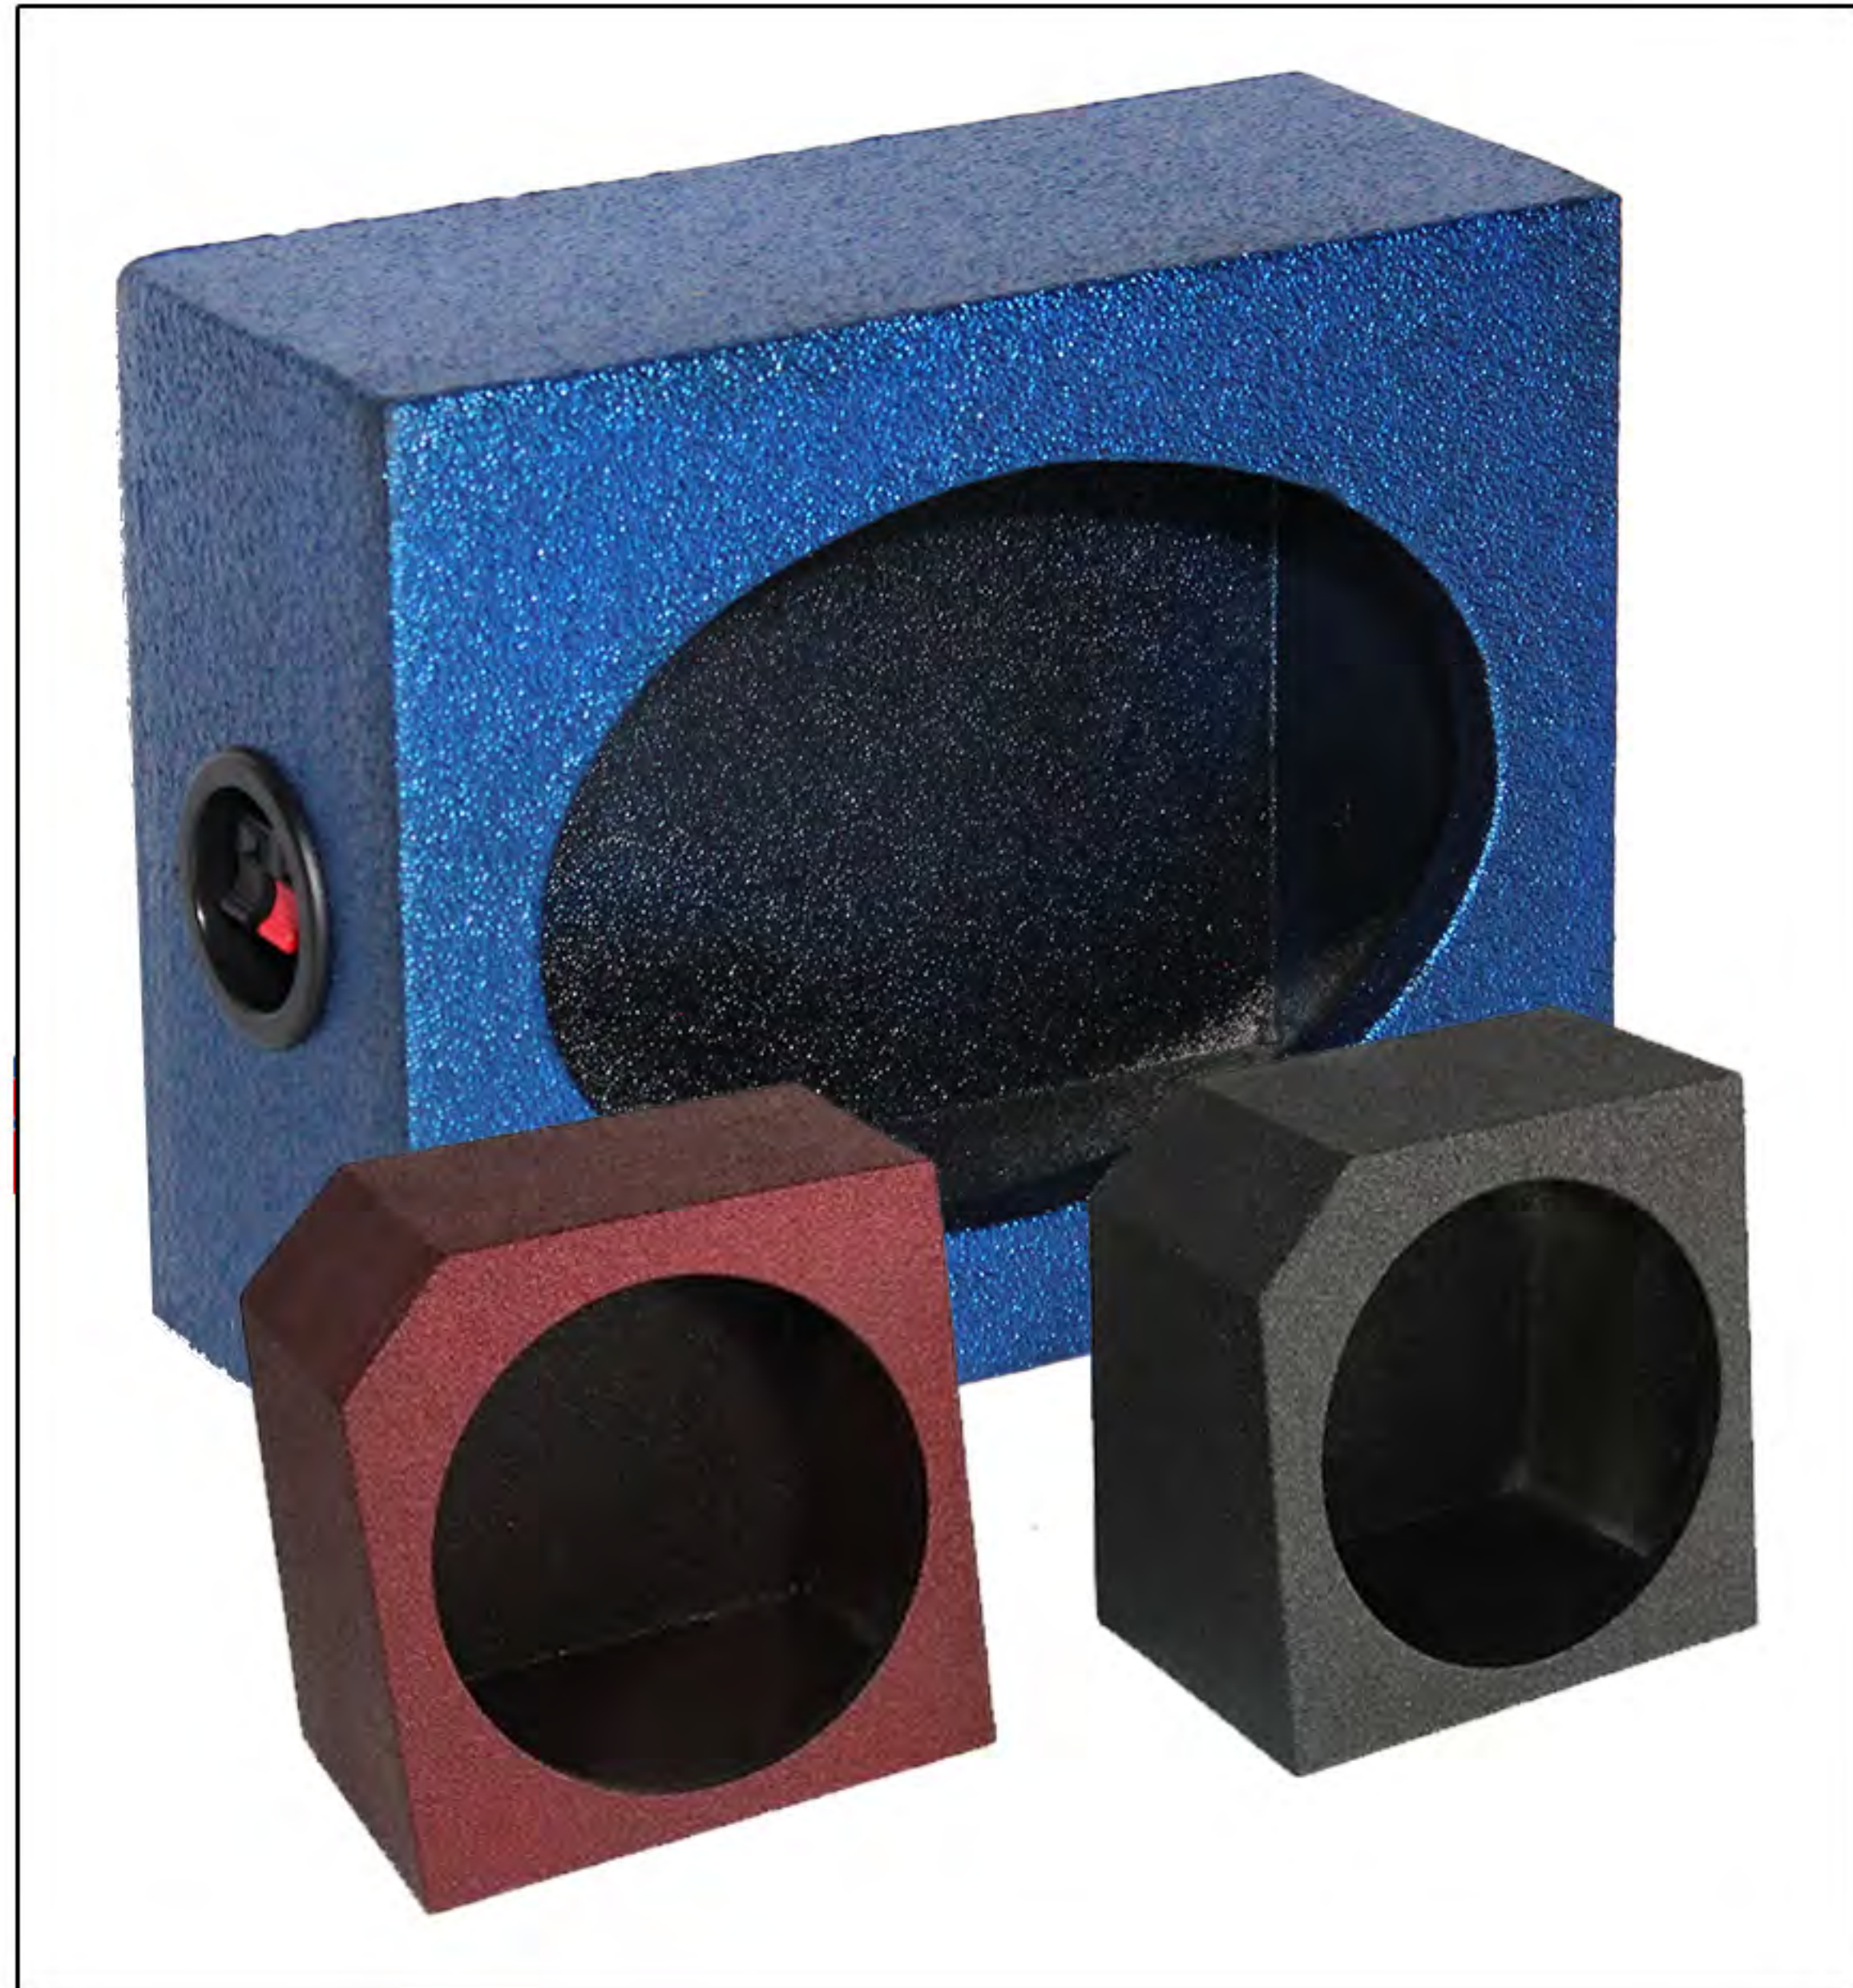

ATV BOXES

COMPLETE BOXES

CUSTOM BOXES

SPRAY ON

We also can apply a thick coating of bedliner (spray on) to the boxes. This will ensure the durability for marine grade products. The bedliner will make the box; Scratch Proof, Water Proof, and Dust Repellent.