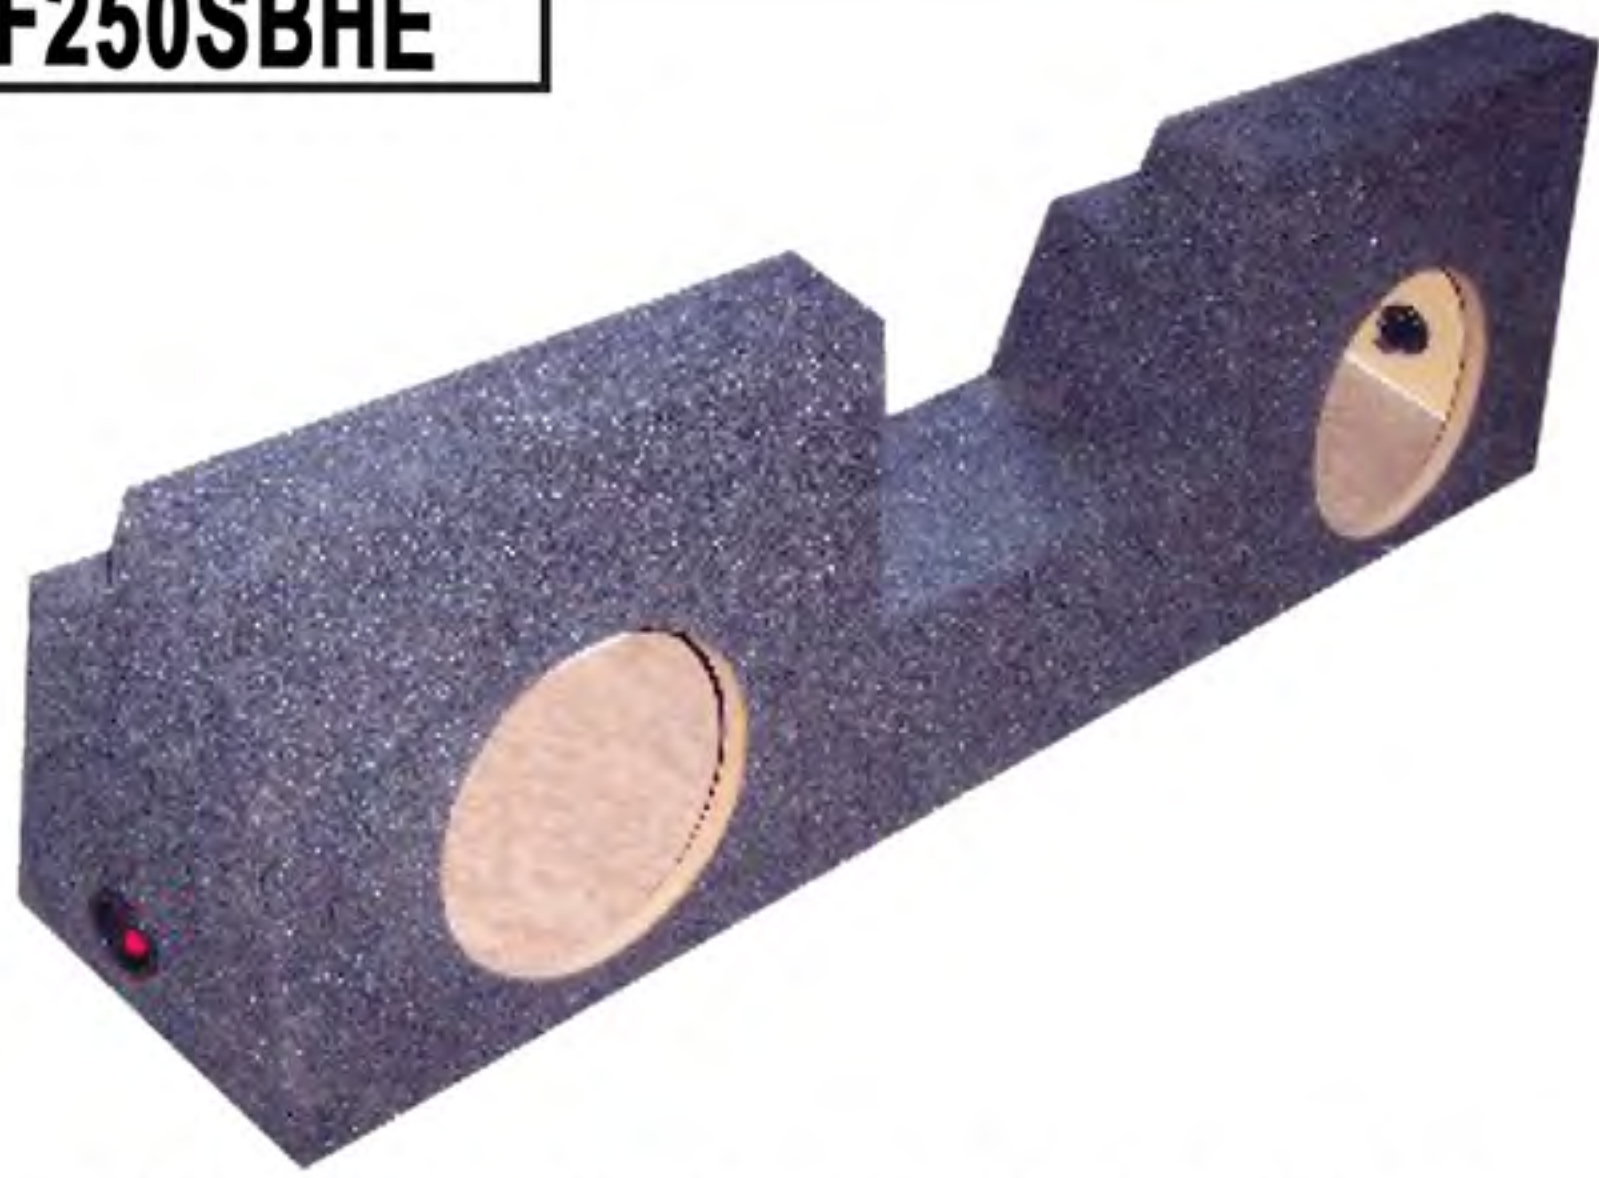

FORD BOXES

contd.

F250SBHE

DUAL SUB SEALED, FORD F-250, REGULAR CAB
BEHIND THE SEAT FACE FRONT
1996 – UP, AVAILABLE SIZE 10" & 12"

F250BHSPE