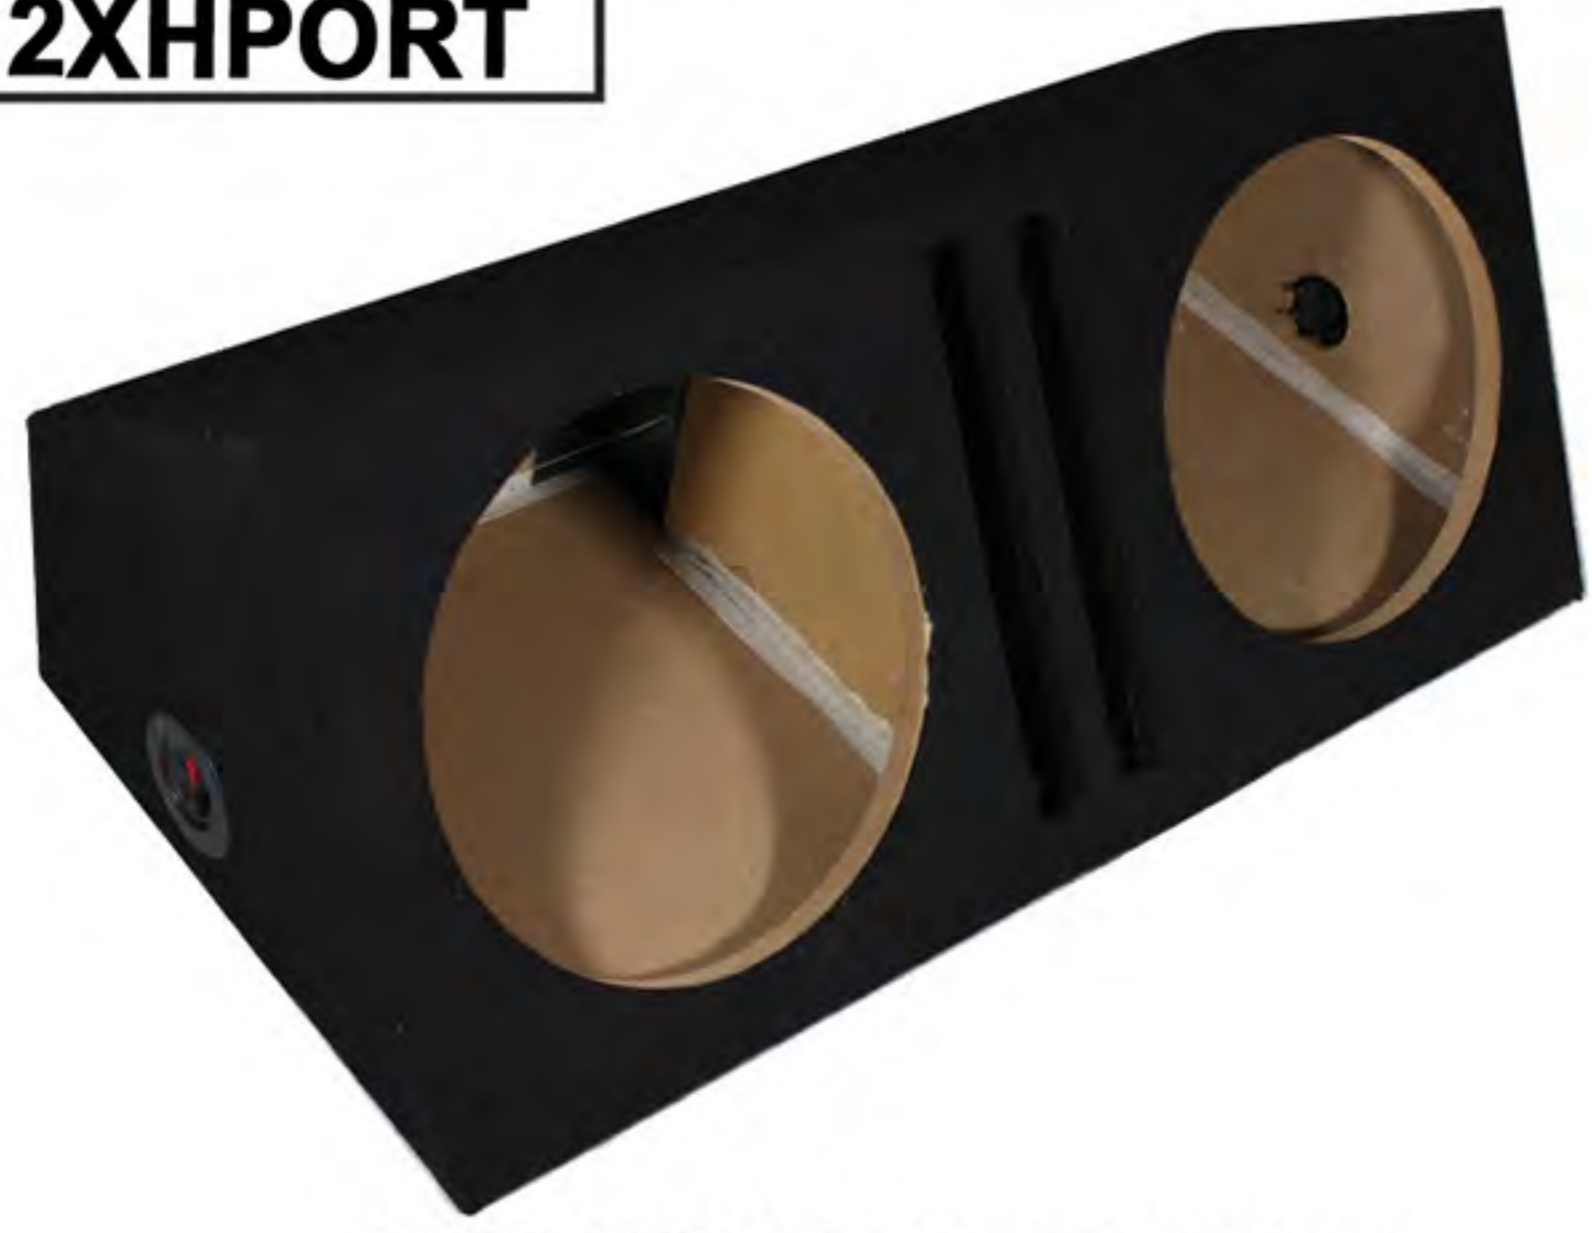

VENTED (PORTED) BOXES

2XHPORT

DUAL SUB BOX (HATCHBACK)
WITH DUAL PORTS
FOR AVAILABLE SIZES: 8", 10", & 12"