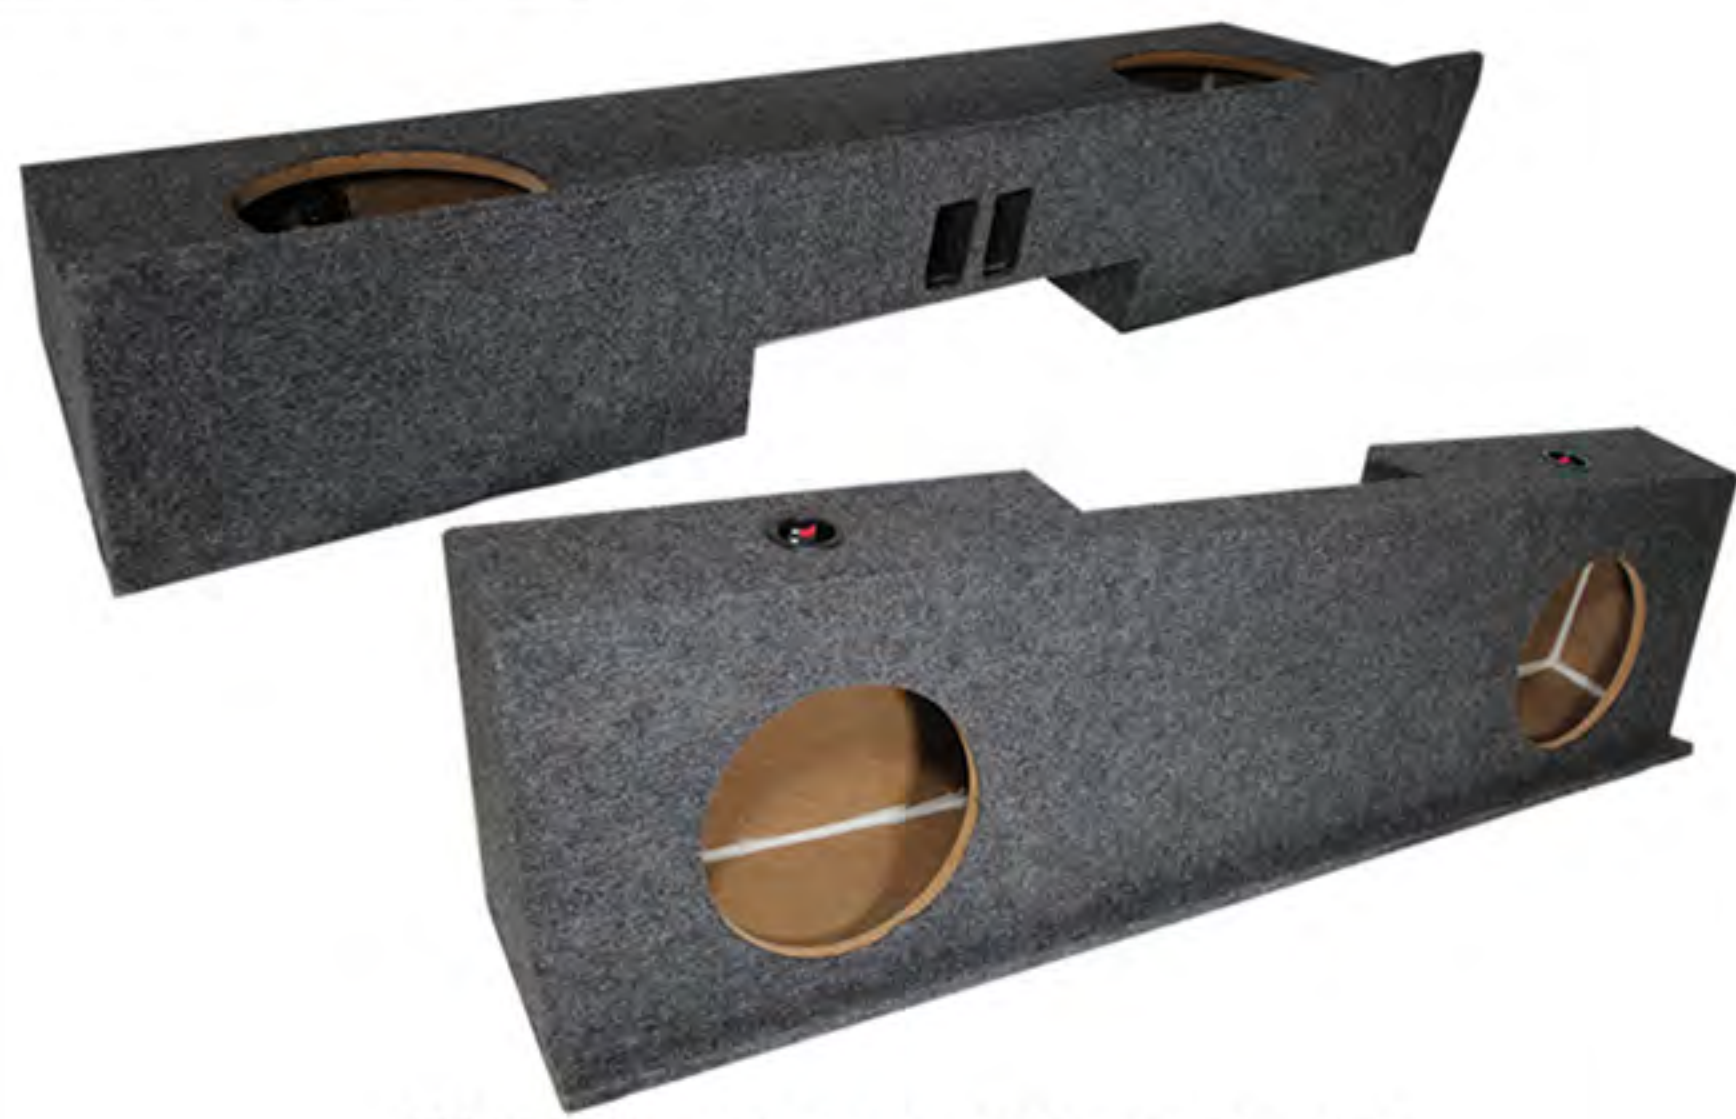

CHEVY BOXES

contd.

CH13FUP

DUAL SUB CHEVY BOX (FACE UP)
(DUAL PORTS) GOES UNDER THE SEAT
2007 - 2013. AVAILABLE SIZES: 10" AND 12"