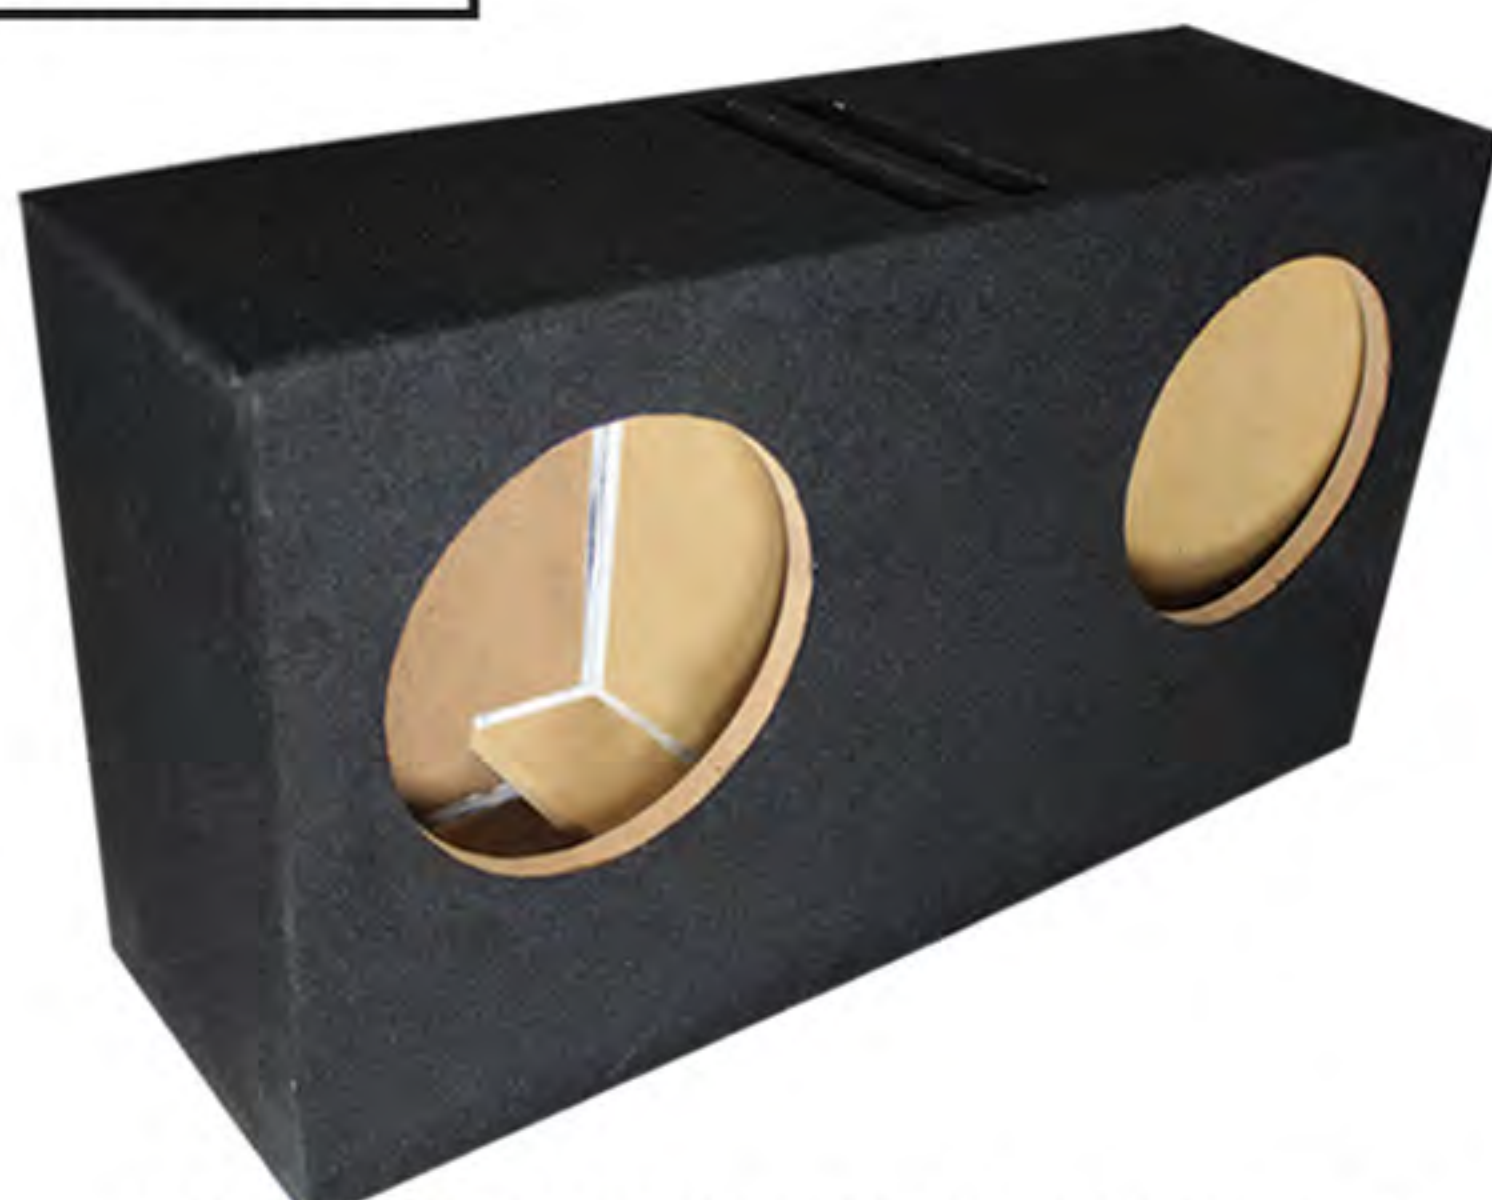

CAMARO

CORVETTE

DUAL SUB CAMARO BOX (FACE UP) (DUAL PORTS)
2007 - UP. AVAILABLE SIZES: 10" AND 12"