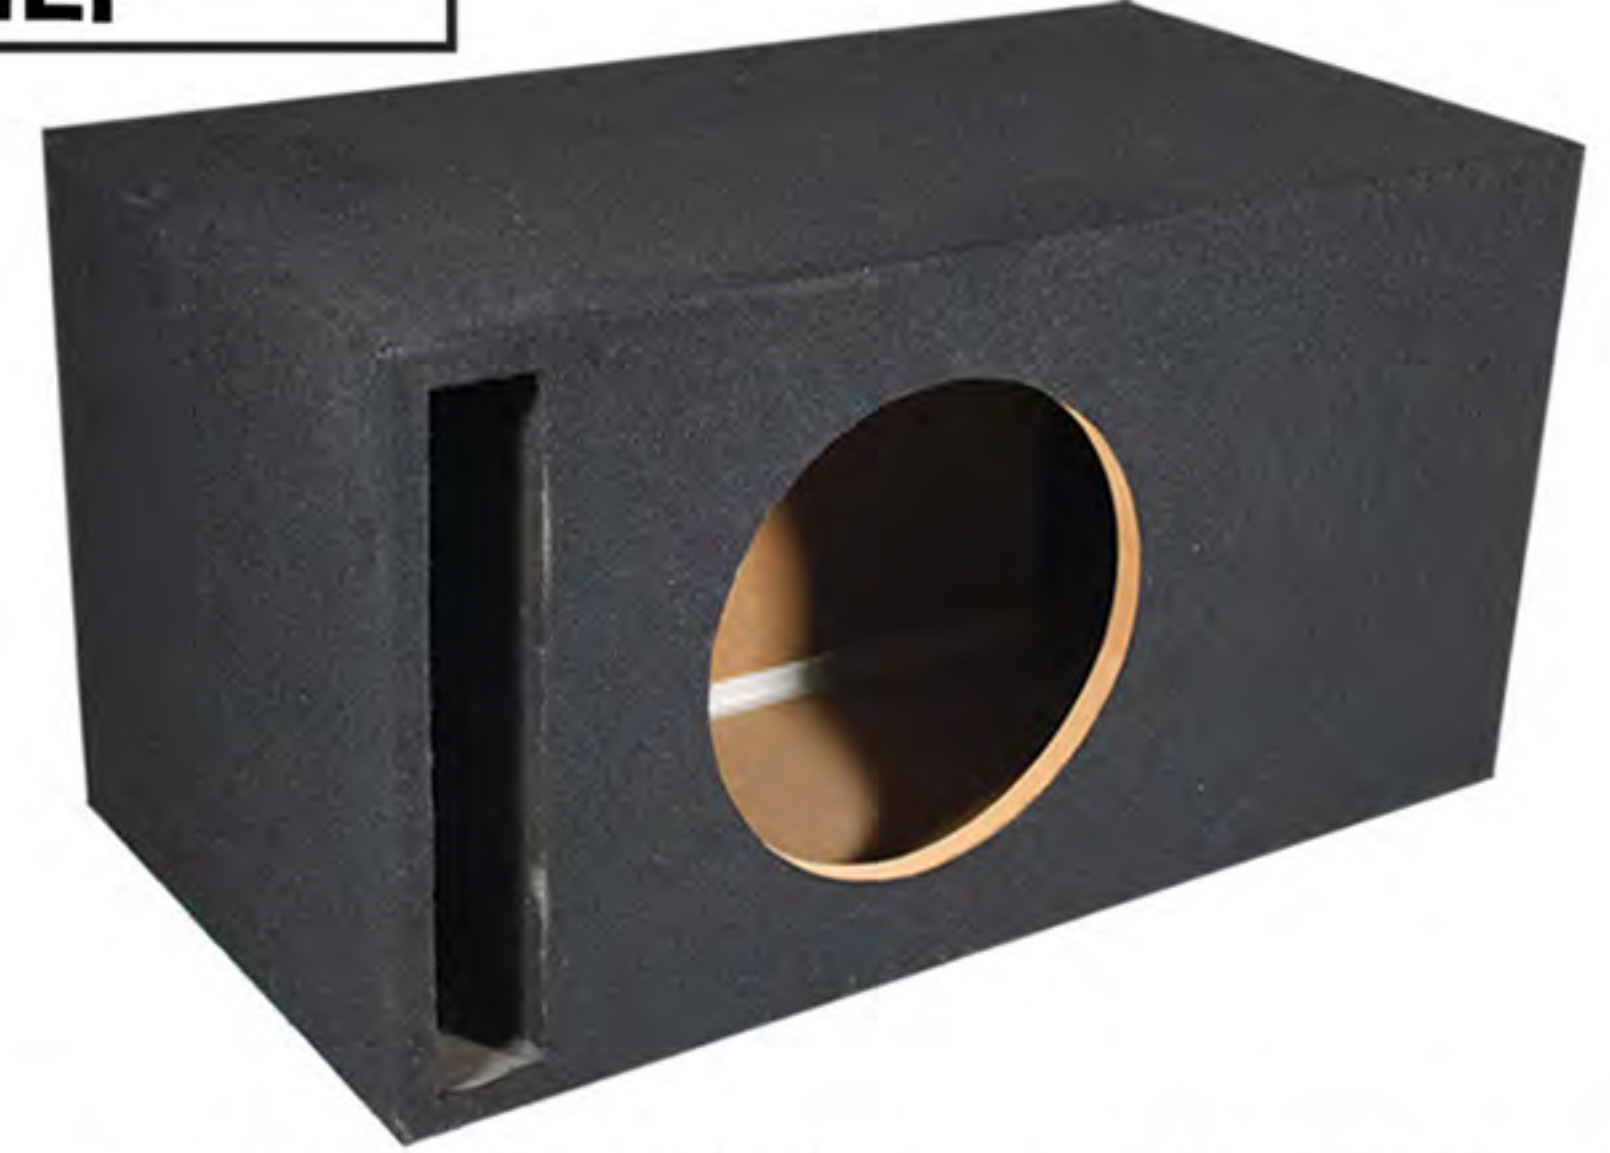

We strive to fill and deliver orders of various sizes, types, and quantities (even custom boxes) with the quickest turnaround. Our boxes are made in the U.S.A. glued before being stapled, sealed with silicon, and the entire outer surface applied with adhesive before carpeting to ensure that the carpet does not drop or fray as easily as other boxes. All of our boxes are made with fiber/particle board or MDF. You will prefer to do business with us because of our exceptional customer service, our quick turnaround on items, and our quality products.

Boombox Factory can build any box you need even though it is custom. All custom box styles are kept confidential so you can rely on our team to keep all your information safe. All of our custom boxes undergo an additional silicon sealing process to ensure strength and good sound. We can also build boxes made entirely of plexiglass. We utilize special equipment to curve the glass to minimize the number of seams and improve the performance of the enclosures (it also looks much better than a complete square box).

KIPSPE

SINGLE SUB BOX (CUBED)
WITH A SINGLE PORT
AVAILABLE SIZES: 8", 10", 12", & 15"

3XKIPE

TRIPLE SUB BOX (RECTANGLE)
WITH TRIPLE PORTS
AVAILABLE SIZES: 8", 10", & 12"

KILP

SINGLE SUB LONG PORT BOX (RECTANGLE)
WITH A SINGLE PORT
AVAILABLE SIZES: 8", 10", 12", & 15"

DEEP BASS

DUAL SUB MASSIVE BASS BOX
WITH A SINGLE PORT
AVAILABLE SIZES: 8", 10", 12", & 15"

SQHPE

DUAL SUB SQUARE CUT BOX (RECTANGLE)
WITH DUAL PORTS
AVAILABLE SIZES: 8", 10", 12", & 15"

SQHPSPE

SINGLE SUB SQUARE CUT BOX (CUBED)
WITH A SINGLE PORT
AVAILABLE SIZES: 8", 10", 12", & 15"