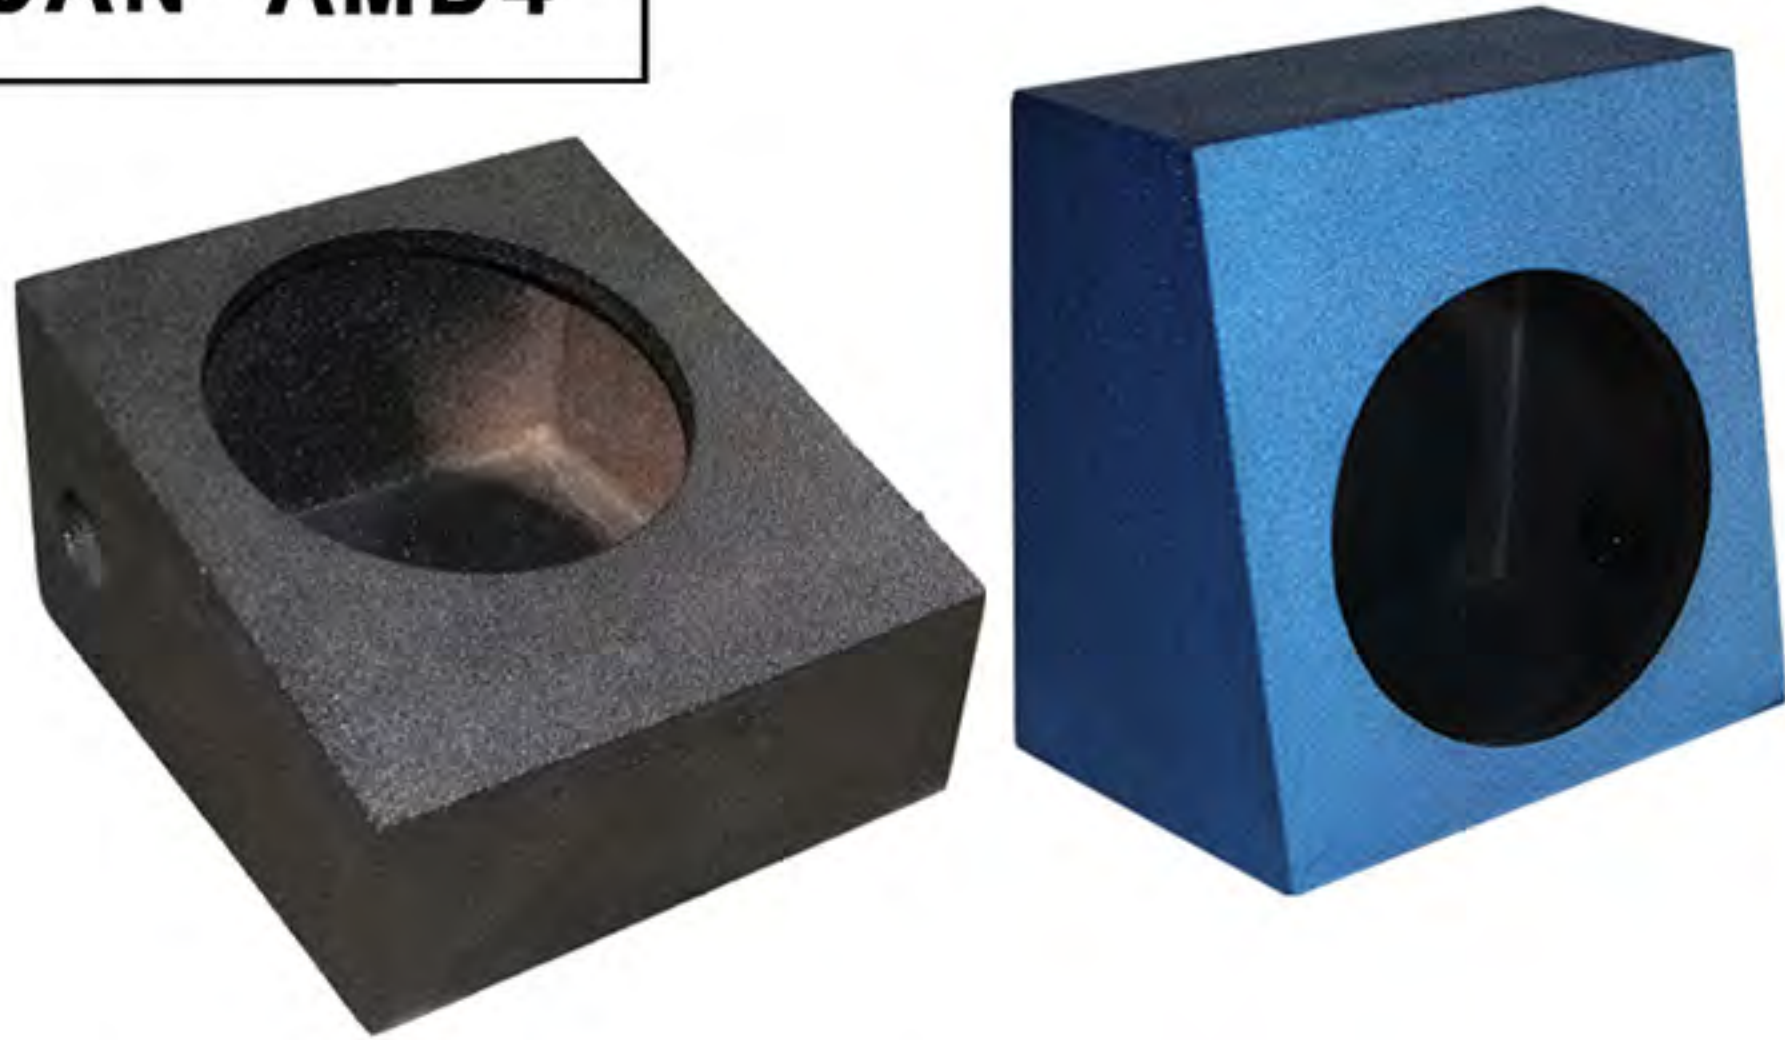

6X9H4H

FOUR 6X9 SPEAKER SEALED HATCH

6 1/2 SE

DUAL 6 1/2" SPEAKER SEALED SQUARE

6x9 /TWEETER

DUAL 6 X 9 AND 3.8" SUPER BULLET TWEETER, SPEAKER SEALED HATCH

ATV BOXES

CAN- AMD4