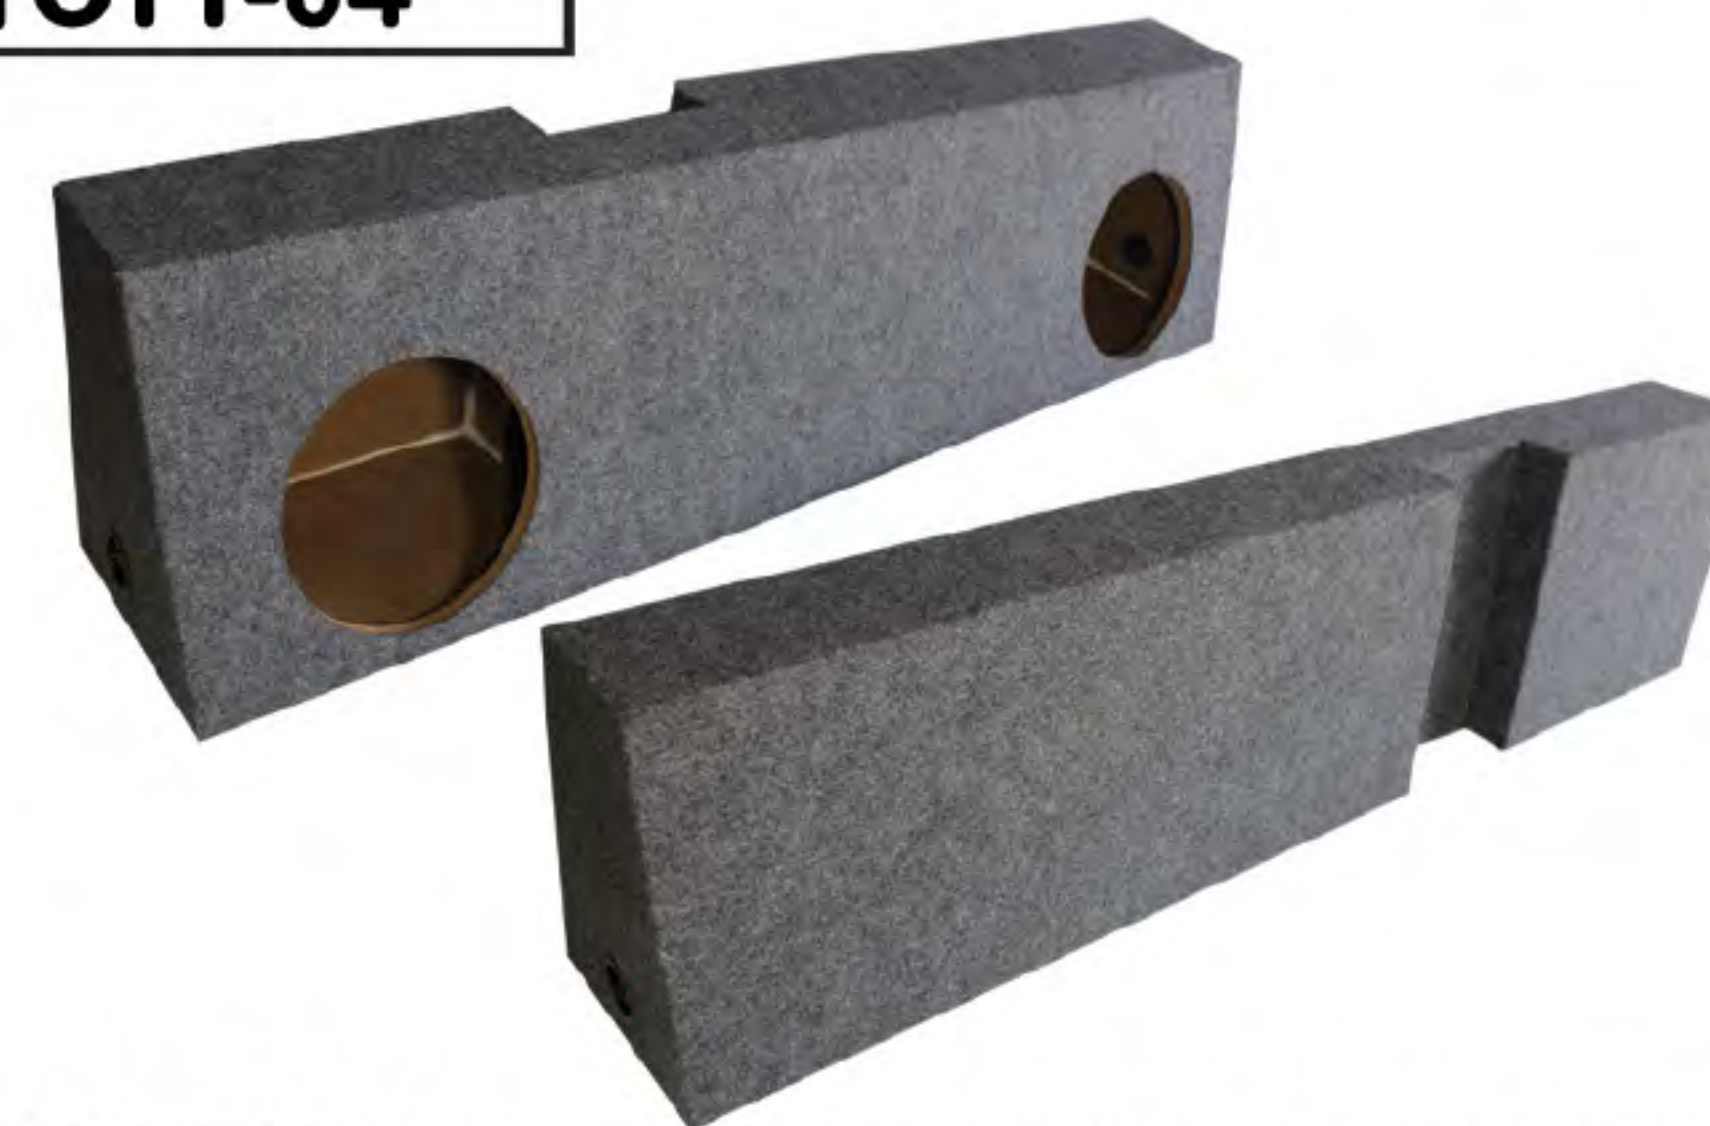

DUAL SUB TACOMA REGULAR CAB BOX (FACE FRONT) (SEALED) GOES BEHIND THE SEAT
AVAILABLE YEARS: 2004 - UP. AVAILABLE SIZE: 10"