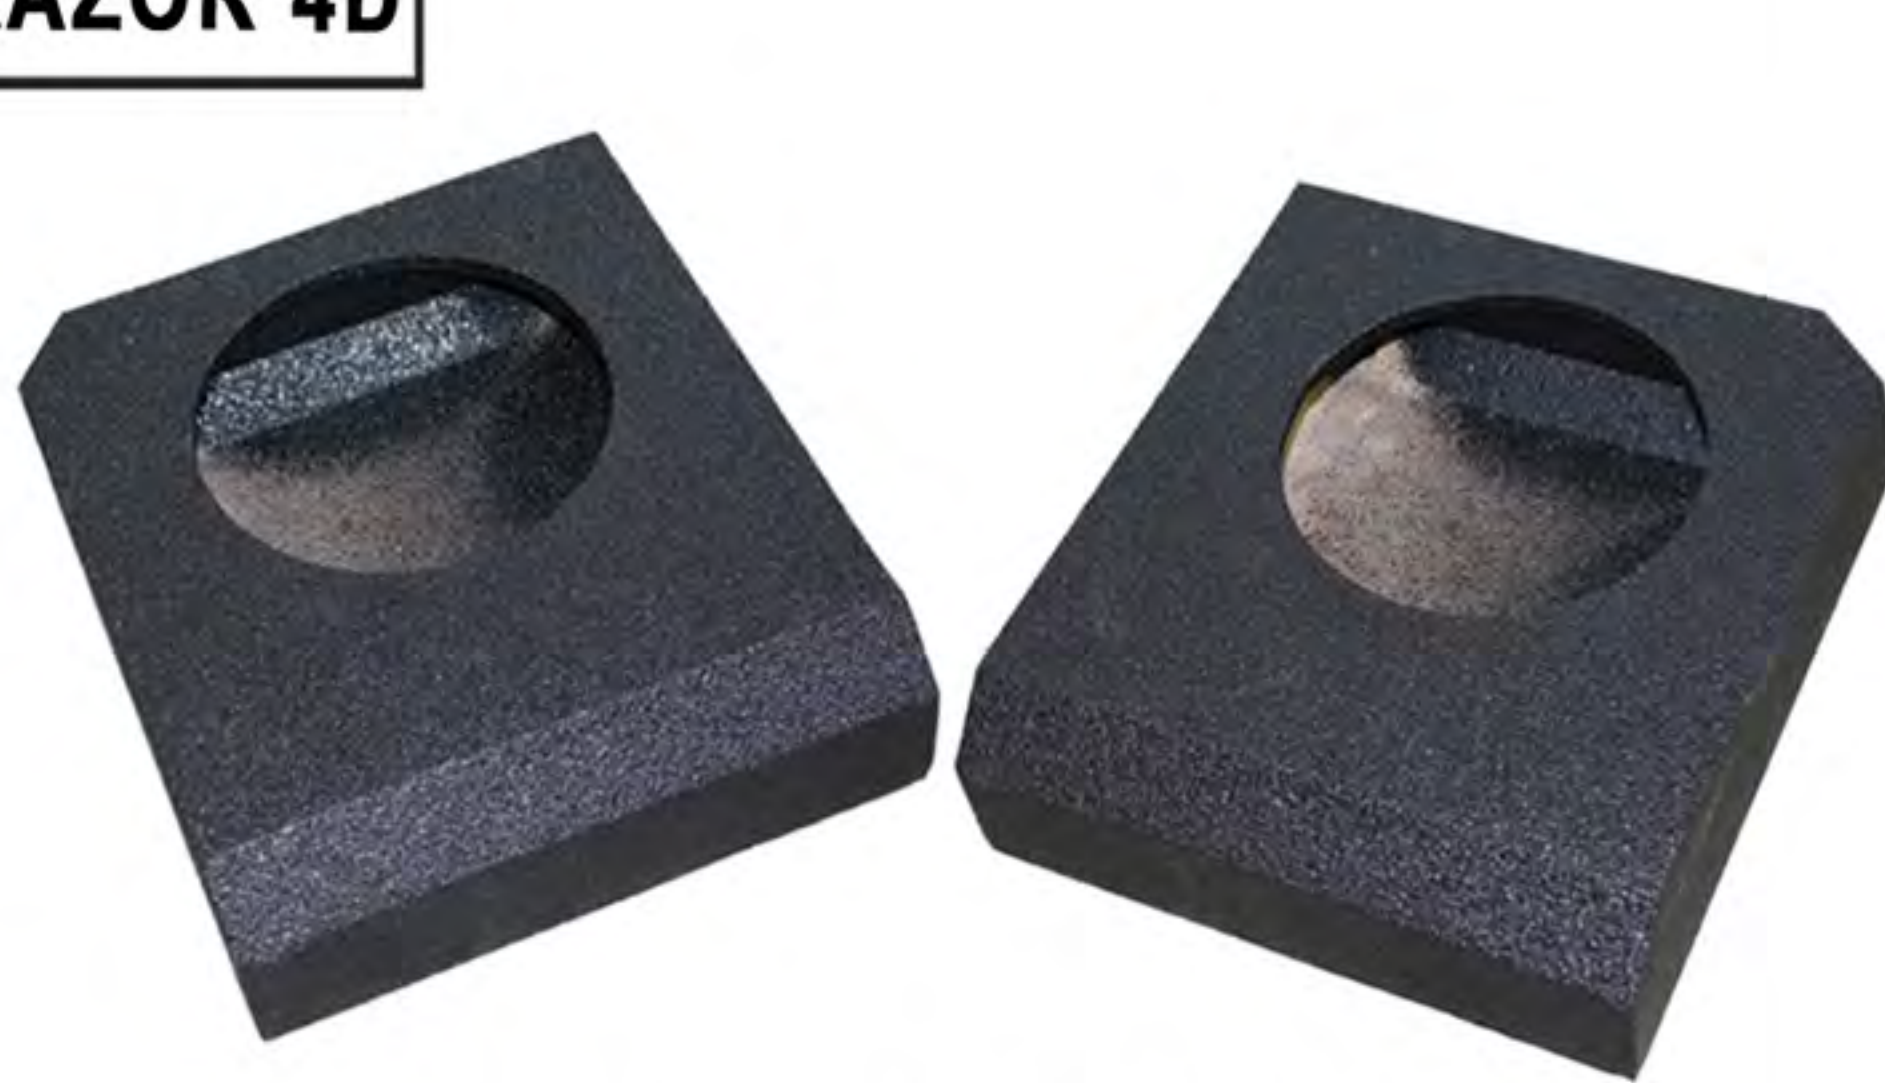

RAZOR 4D

SINGLE SUB RAZOR 4 DOOR (FACE UP)
(SEALED) UNDER THE SEAT, SOLD EACH
AVAILABLE SIZES: 10" SHALLOW SUB ONLY

COMPLETE BOXES