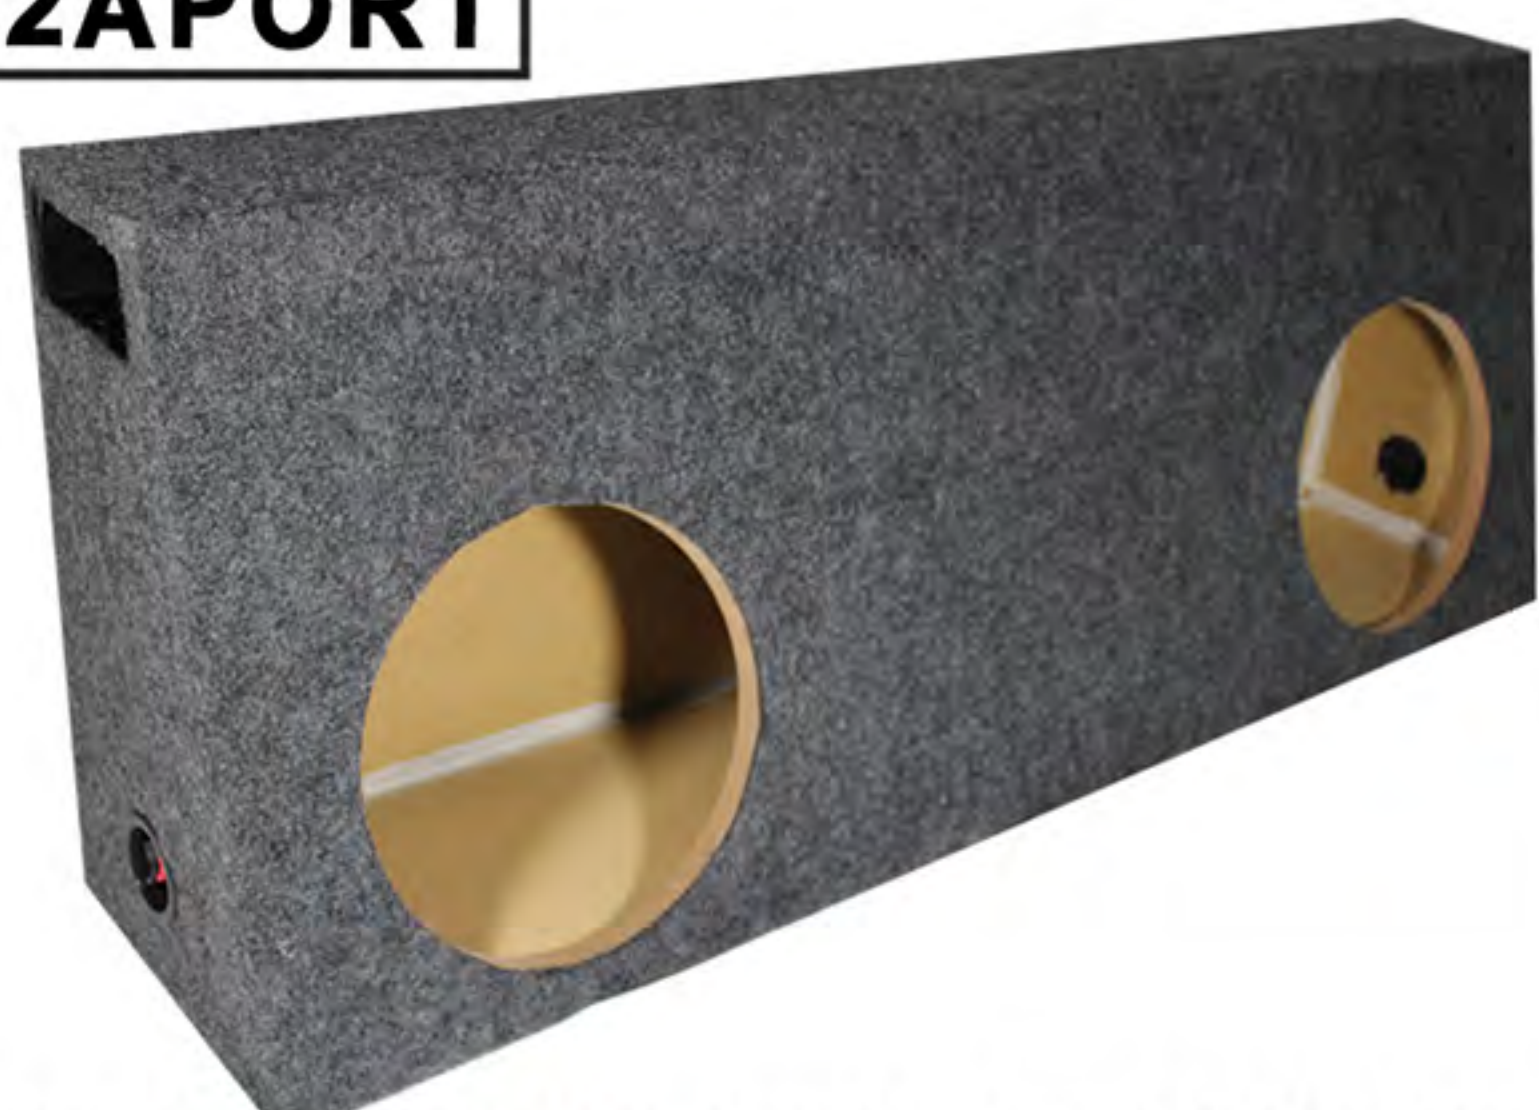

Boombox Factory can build any box you need even though it is custom. All custom box styles are kept confidential so you can rely on our team to keep all your information safe. All of our custom boxes undergo an additional silicon sealing process to ensure strength and good sound. We can also build boxes made entirely of plexiglass. We utilize special equipment to curve the glass to minimize the number of seams and improve the performance of the enclosures (it also looks much better than a complete square box).

CH58E

DUAL SUB REGULAR CAB BOX (FRONT ANGLED)
(SEALED) GOES BEHIND THE SEAT
1990 - 2005. AVAILABLE SIZES: 10" & 12"

X2APORT

DUAL SUB REGULAR CAB BOX (FRONT ANGLED)
(DUAL PORT) GOES BEHIND THE SEAT
1990 - 2005. AVAILABLE SIZES: 10" & 12"