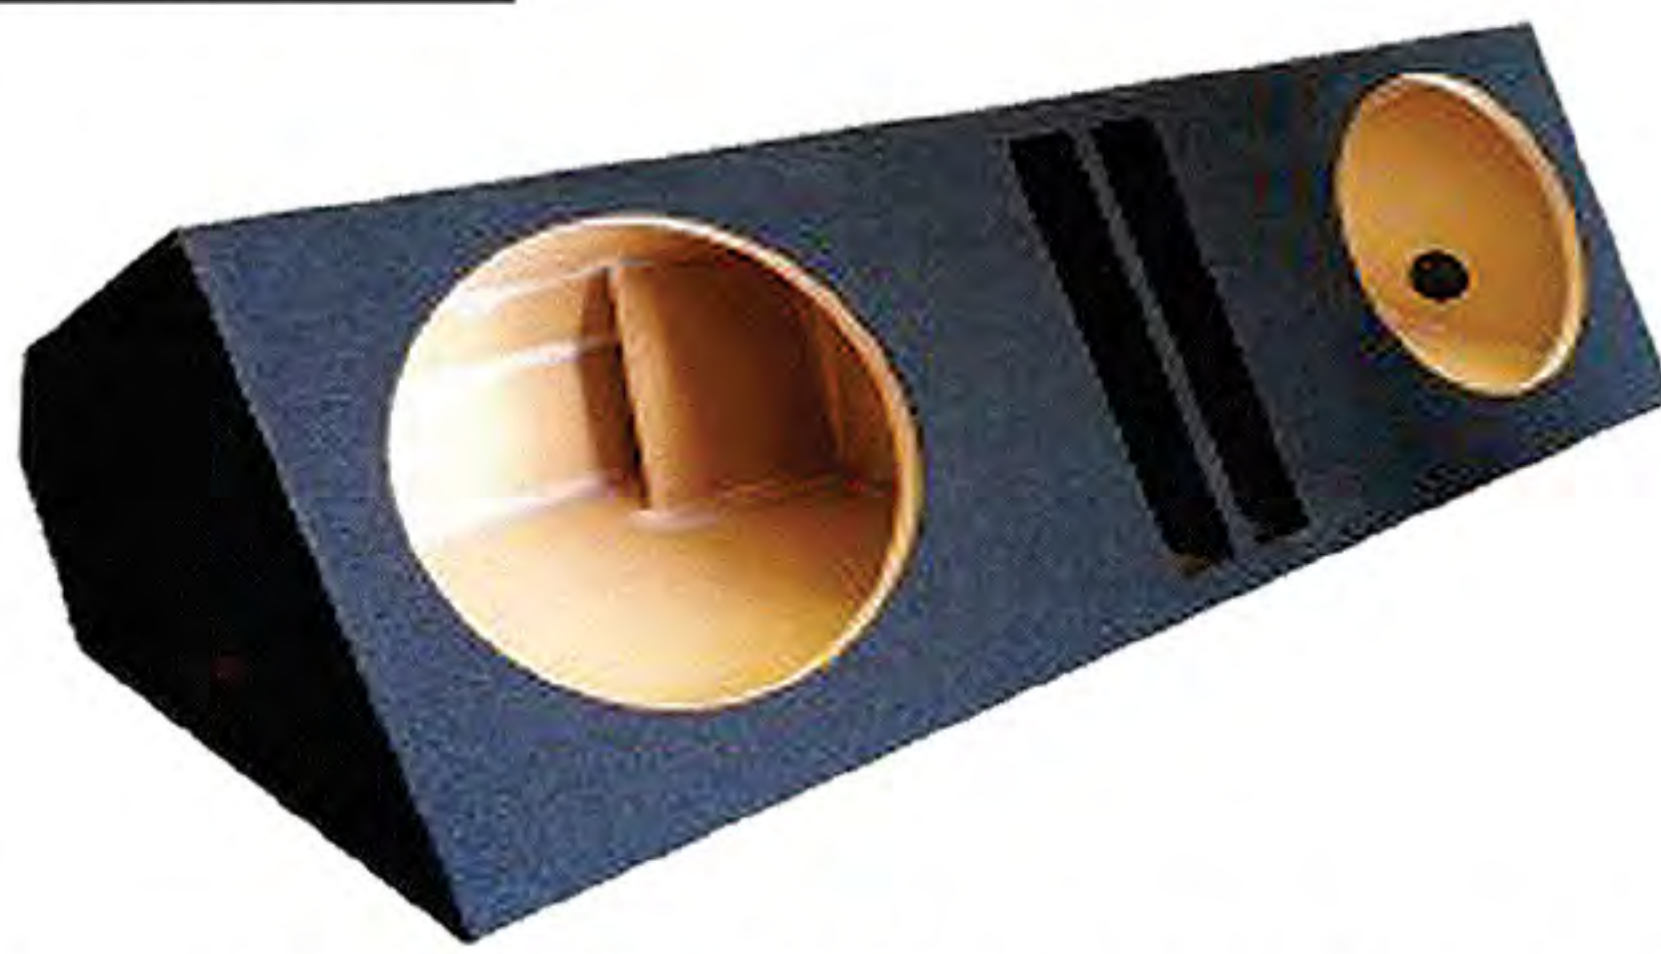

NISSAN BOXES

contd.

NISSAN FRONTIER

DUAL SUB FRONTIER CREW CAB BOX (FACE UP) (SEALED) GOES UNDER THE SEAT
AVAILABLE YEARS: 2006 - UP. AVAILABLE SIZE: 10"

2X350Z

DUAL SUB 350Z BOX (FRONT ANGLED) (DUAL PORTS)
AVAILABLE YEARS: 2000 - UP. AVAILABLE SIZES: 10" AND 12"