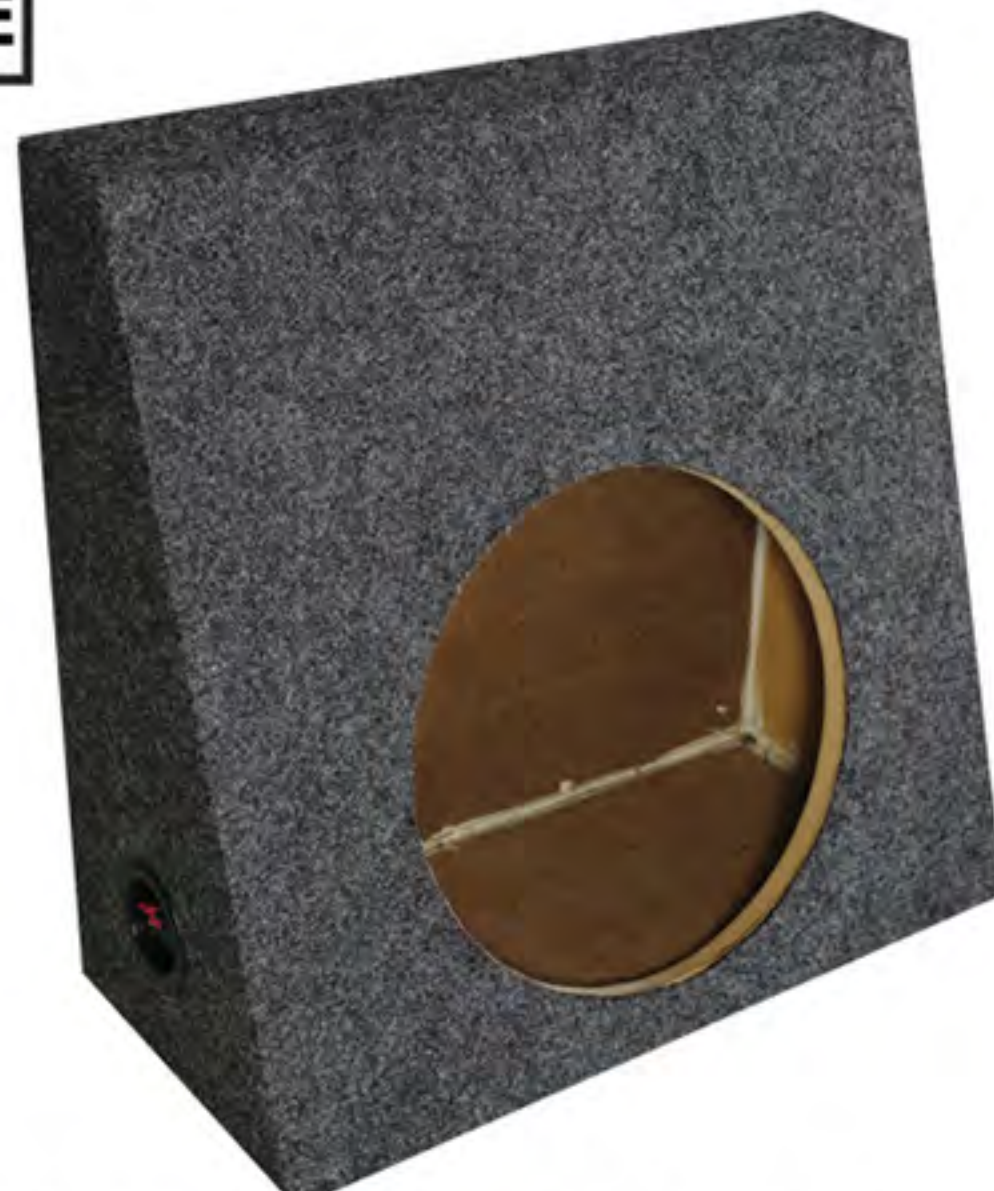

SINGLE SUB F-250 SUPER DUTY SHALLOW BOX (FACE FRONT)
(SEALED) GOES BEHIND THE SEAT
2009 – UP, AVAILABLE SIZES: 10" AND 12"

KING RANCH